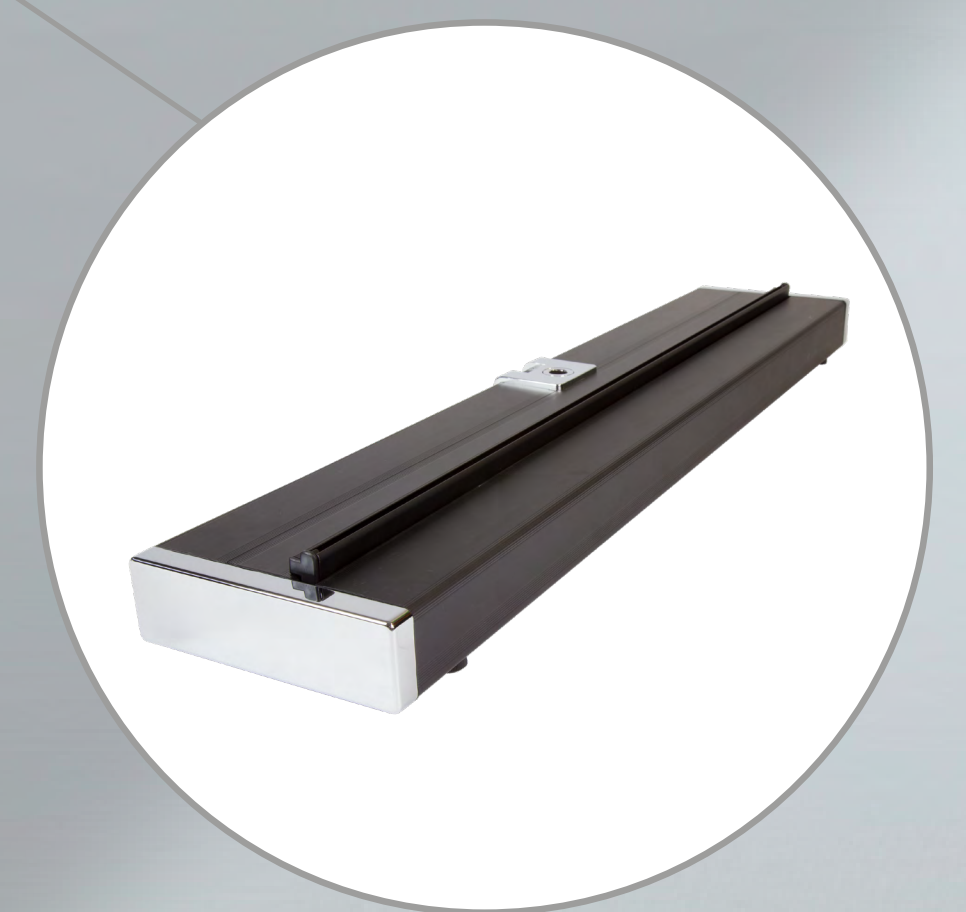

# TREND ROLLER BANNER

- Contemporary roller banner
- Snap and screw top rail
- Adjustable feet
- Includes premium carry-bag with pole storage
- Removable magnetic end-caps

COMPANY LOGO

(0) 123 456 7890  
example@mail.com  
websitehere.com