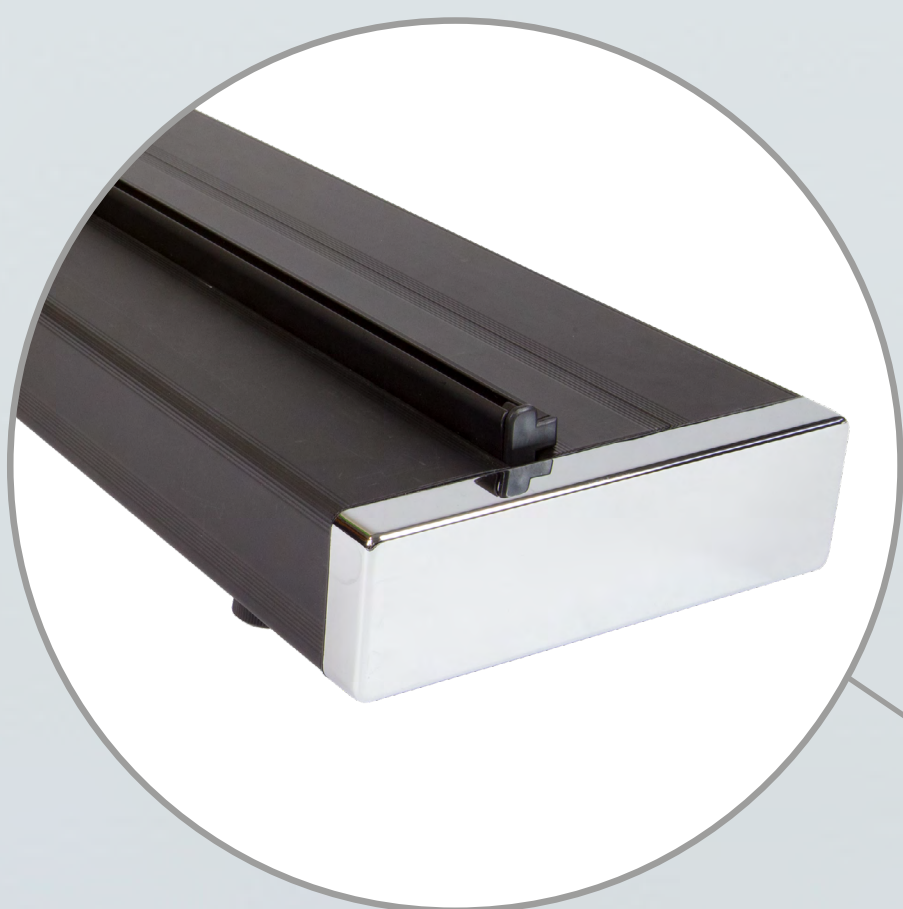

# TREND ROLLER BANNER

- Contemporary roller banner
- Snap and screw top rail
- Adjustable feet
- Includes premium carry-bag with pole storage
- Removable magnetic end-caps

COMPANY LOGO

(0) 123 456 7890  
example@mail.com  
websitehere.com