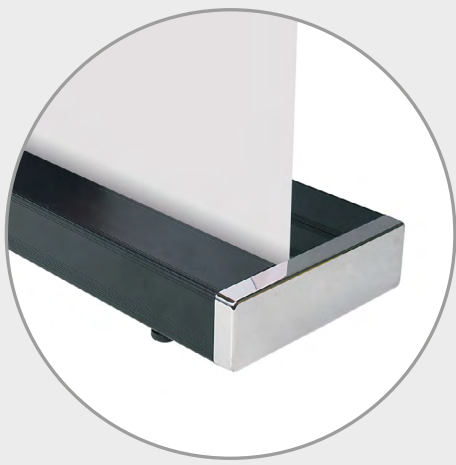

COMPANY LOGO

TREND

ROLLER BANNER

- Contemporary roller banner
- Snap and screw top rail
- Adjustable feet
- Includes premium carry-bag with pole storage
- Removable magnetic end-caps

PRICES FROM ONLY:

(0) 123 456 7890
example@mail.com
websitehere.com