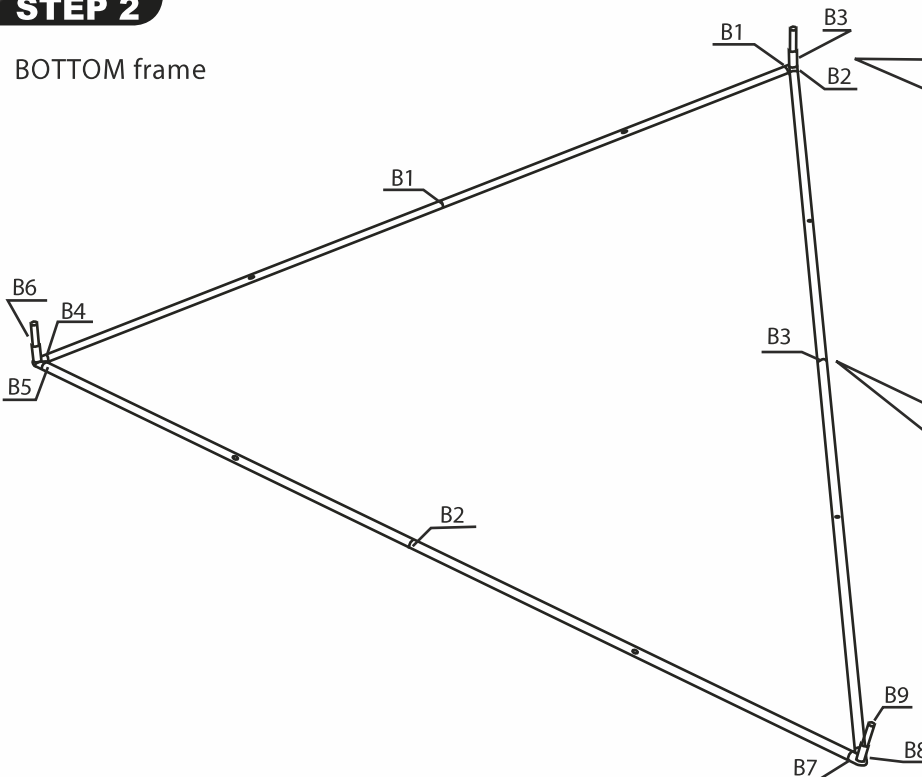

TEXstyle® Suspend Triangle

ASSEMBLY INSTRUCTIONS

STEP 1

TOP frame

STEP 2

BOTTOM frame

NEXT PAGE 

STEP 3

Frame Size: 10'(3048mm).L x 3.5'(1067mm).H
 14'(4267mm).L x 3.5'(1067mm).H
 20'(6096mm).L x 4'(1219mm).H

1/3 Graphic Size: 3048mm.L X 1067mm.H
 4267mm.L X 1067mm.H
 6096mm.L X 1219mm.H

CAUTION:
PLEASE READ THE INSTRUCTIONS BEFORE INSTALLING PRODUCT