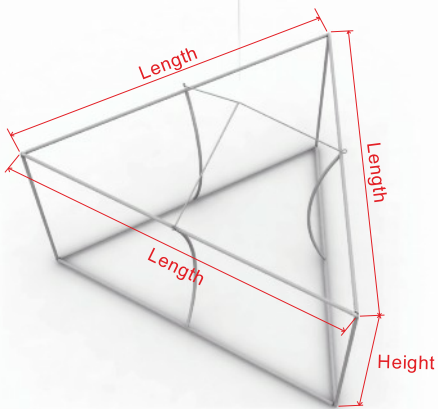

TEXstyle® Suspend Triangle

ASSEMBLY INSTRUCTIONS

STEP 1

TOP frame

STEP 2

BOTTOM frame

NEXT PAGE 

STEP 3

Frame Size: 10'(3048mm).L x 3.5'(1067mm).H
 14'(4267mm).L x 3.5'(1067mm).H
 20'(6096mm).L x 4'(1219mm).H

1/3 Graphic Size: 3048mm.L X 1067mm.H
 4267mm.L X 1067mm.H
 6096mm.L X 1219mm.H

CAUTION:
PLEASE READ THE INSTRUCTIONS BEFORE INSTALLING PRODUCT