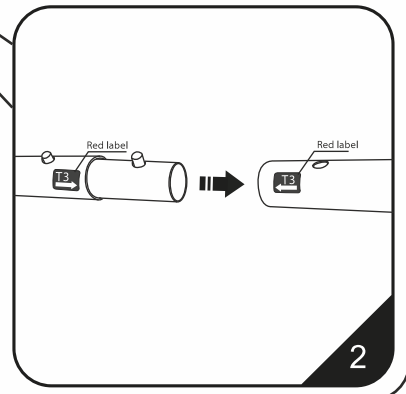

TEXstyle® Suspend Triangle

ASSEMBLY INSTRUCTIONS

STEP 1

TOP frame

STEP 2

BOTTOM frame

NEXT PAGE 

STEP 3

Frame Size: 10'(3048mm).L x 3.5'(1067mm).H
 14'(4267mm).L x 3.5'(1067mm).H
 20'(6096mm).L x 4'(1219mm).H

1/3 Graphic Size: 3048mm.L X 1067mm.H
 4267mm.L X 1067mm.H
 6096mm.L X 1219mm.H

CAUTION:
PLEASE READ THE INSTRUCTIONS BEFORE INSTALLING PRODUCT