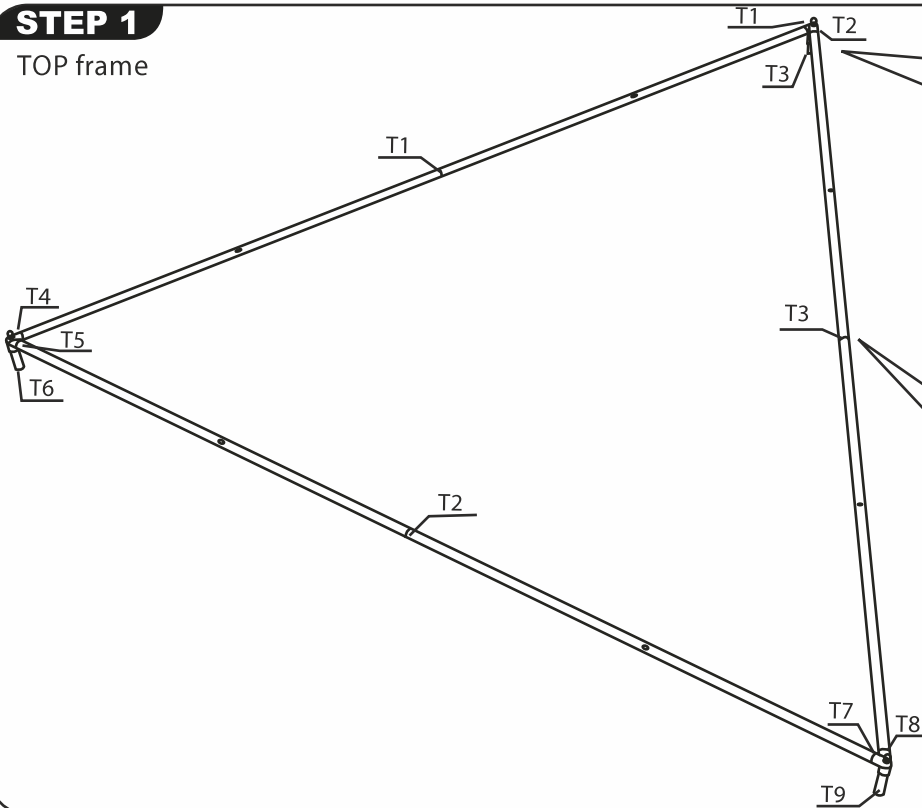

TEXstyle® Suspend Triangle

ASSEMBLY INSTRUCTIONS

STEP 1

TOP frame

STEP 2

BOTTOM frame

NEXT PAGE 

STEP 3

Frame Size: 10'(3048mm).L x 3.5'(1067mm).H
 14'(4267mm).L x 3.5'(1067mm).H
 20'(6096mm).L x 4'(1219mm).H

1/3 Graphic Size: 3048mm.L X 1067mm.H
 4267mm.L X 1067mm.H
 6096mm.L X 1219mm.H

CAUTION:
PLEASE READ THE INSTRUCTIONS BEFORE INSTALLING PRODUCT