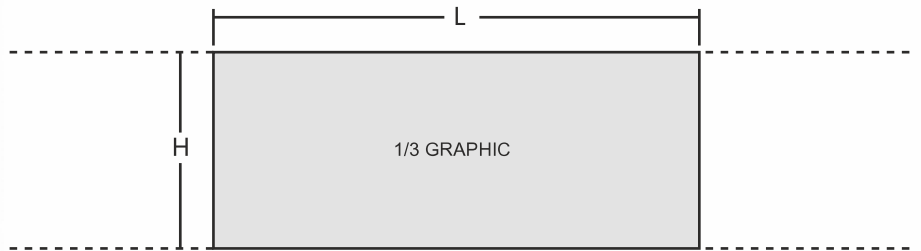

TEXstyle® Suspend Triangle

ASSEMBLY INSTRUCTIONS

STEP 1

TOP frame

STEP 2

BOTTOM frame

NEXT PAGE 

STEP 3

Frame Size: 10'(3048mm).L x 3.5'(1067mm).H
 14'(4267mm).L x 3.5'(1067mm).H
 20'(6096mm).L x 4'(1219mm).H

1/3 Graphic Size: 3048mm.L X 1067mm.H
 4267mm.L X 1067mm.H
 6096mm.L X 1219mm.H

CAUTION:
PLEASE READ THE INSTRUCTIONS BEFORE INSTALLING PRODUCT