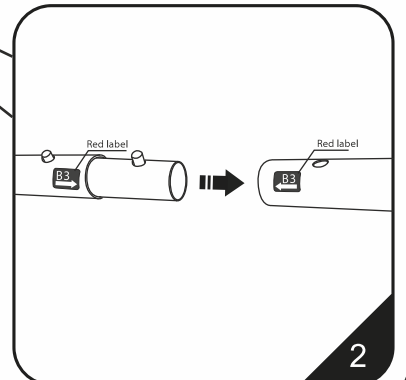

TEXstyle® Suspend Triangle

ASSEMBLY INSTRUCTIONS

STEP 1

TOP frame

STEP 2

BOTTOM frame

NEXT PAGE 

STEP 3

Frame Size: 10'(3048mm).L x 3.5'(1067mm).H
 14'(4267mm).L x 3.5'(1067mm).H
 20'(6096mm).L x 4'(1219mm).H

1/3 Graphic Size: 3048mm.L X 1067mm.H
 4267mm.L X 1067mm.H
 6096mm.L X 1219mm.H

CAUTION:
PLEASE READ THE INSTRUCTIONS BEFORE INSTALLING PRODUCT