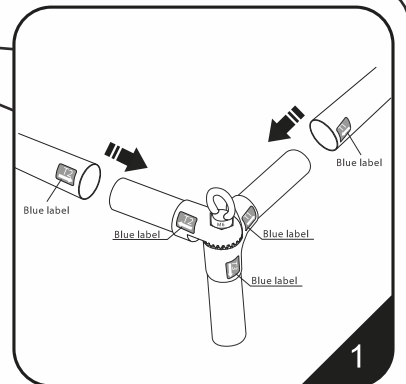

TEXstyle® Suspend Triangle

ASSEMBLY INSTRUCTIONS

STEP 1

TOP frame

STEP 2

BOTTOM frame

NEXT PAGE 

STEP 3

Frame Size: 10'(3048mm).L x 3.5'(1067mm).H
 14'(4267mm).L x 3.5'(1067mm).H
 20'(6096mm).L x 4'(1219mm).H

1/3 Graphic Size: 3048mm.L X 1067mm.H
 4267mm.L X 1067mm.H
 6096mm.L X 1219mm.H

CAUTION:
PLEASE READ THE INSTRUCTIONS BEFORE INSTALLING PRODUCT