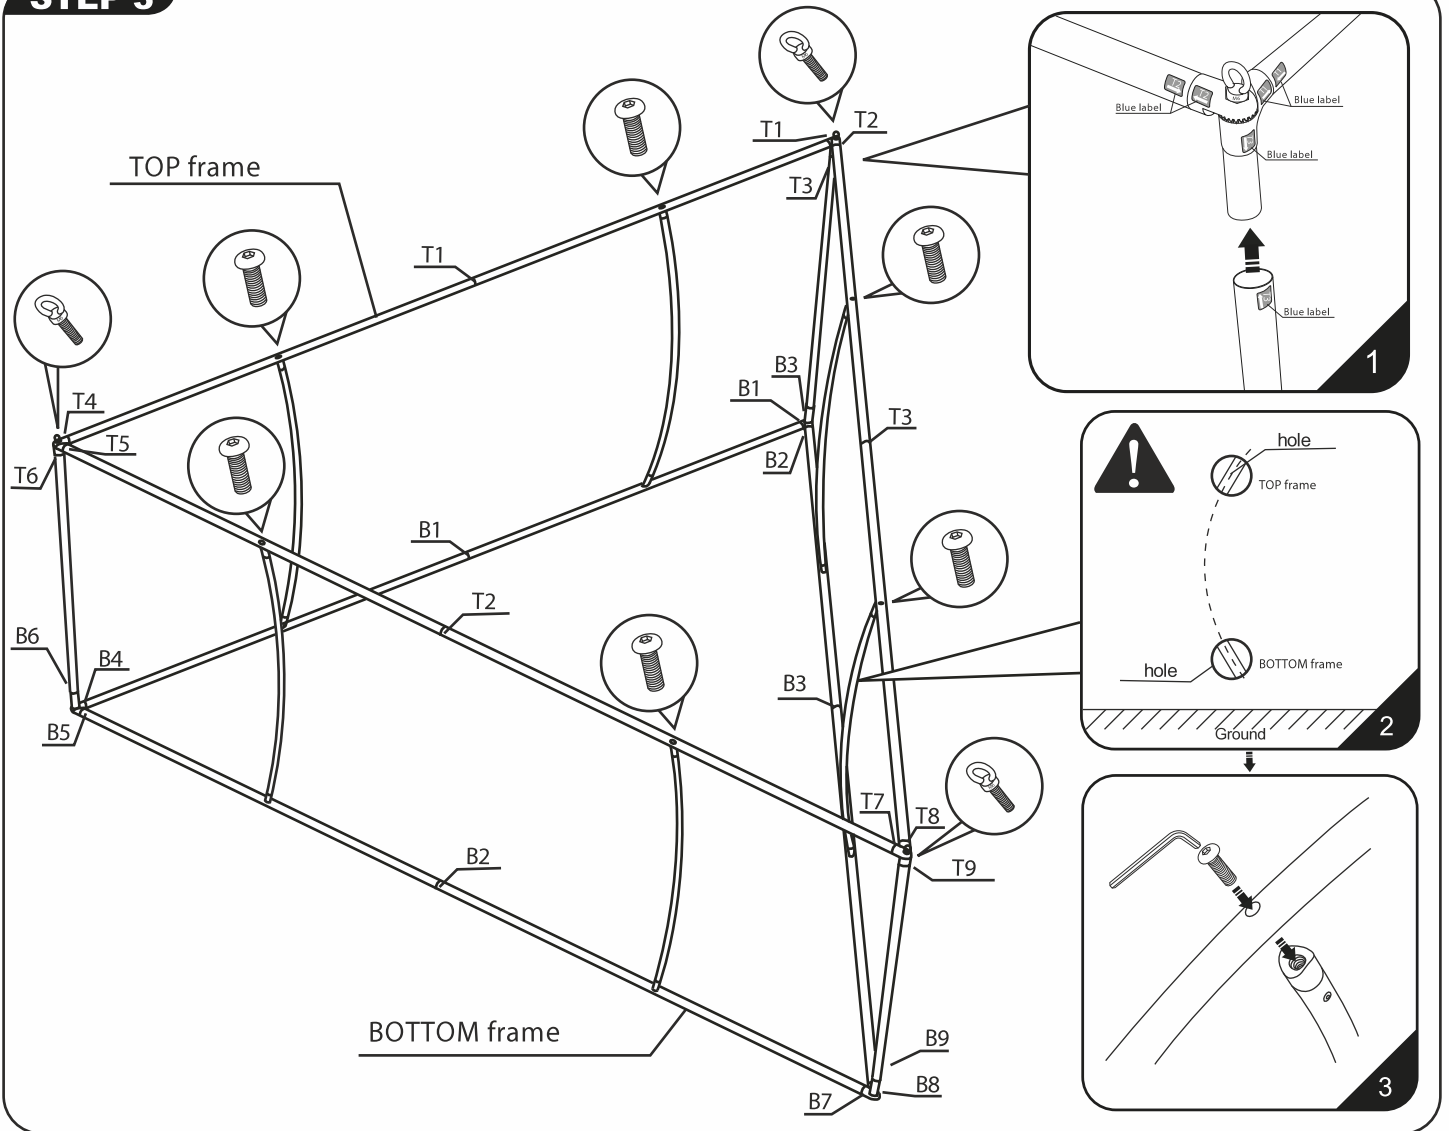

TEXstyle® Suspend Triangle

ASSEMBLY INSTRUCTIONS

STEP 1

TOP frame

STEP 2

BOTTOM frame

NEXT PAGE 

STEP 3

Frame Size: 10'(3048mm).L x 3.5'(1067mm).H
 14'(4267mm).L x 3.5'(1067mm).H
 20'(6096mm).L x 4'(1219mm).H

1/3 Graphic Size: 3048mm.L X 1067mm.H
 4267mm.L X 1067mm.H
 6096mm.L X 1219mm.H

CAUTION:
PLEASE READ THE INSTRUCTIONS BEFORE INSTALLING PRODUCT