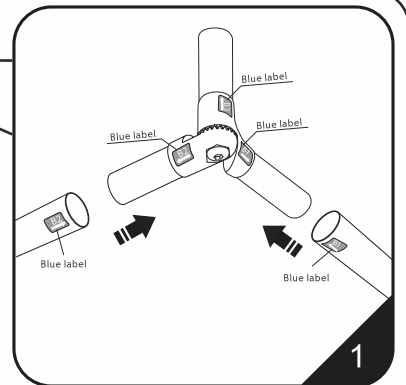

TEXstyle® Suspend Triangle

ASSEMBLY INSTRUCTIONS

STEP 1

TOP frame

STEP 2

BOTTOM frame

NEXT PAGE 

STEP 3

Frame Size: 10'(3048mm).L x 3.5'(1067mm).H
 14'(4267mm).L x 3.5'(1067mm).H
 20'(6096mm).L x 4'(1219mm).H

1/3 Graphic Size: 3048mm.L X 1067mm.H
 4267mm.L X 1067mm.H
 6096mm.L X 1219mm.H

CAUTION:
PLEASE READ THE INSTRUCTIONS BEFORE INSTALLING PRODUCT