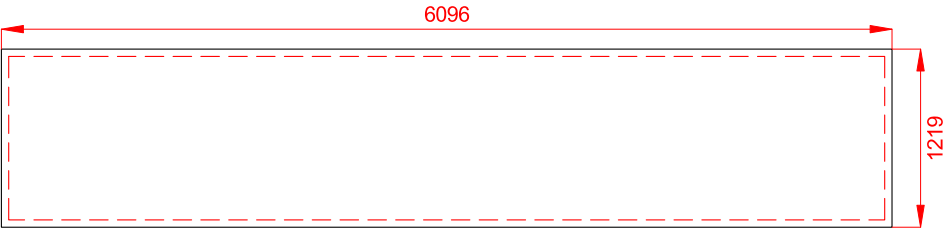

# TEXstyle Suspend Triangle - 20ft

Frame Size: 6096 x 1219mm

Graphic Size: 6096 x 1219mm

- Layout area
- - - - - Safe viewable area