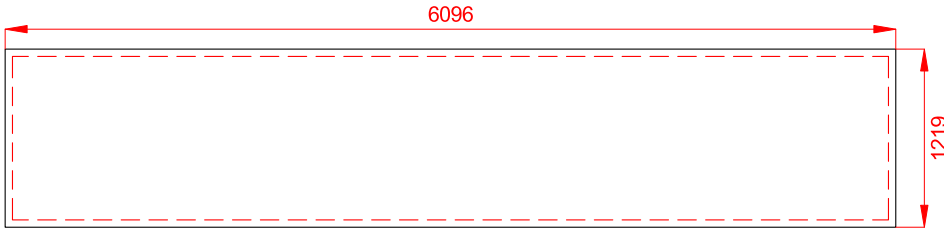

# TEXstyle Suspend Triangle - 20ft

Frame Size: 6096 x 1219mm

Graphic Size: 6096 x 1219mm

- Layout area
- - - - - Safe viewable area