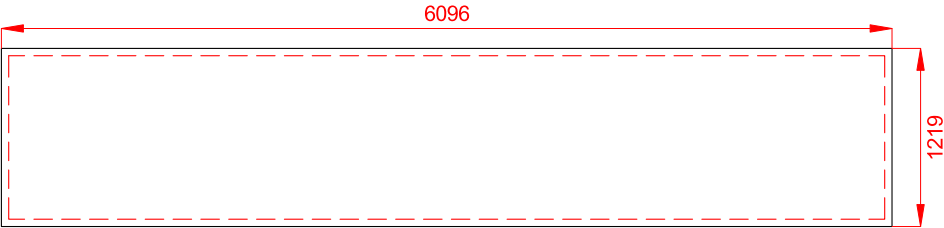

# TEXstyle Suspend Triangle - 20ft

Frame Size: 6096 x 1219mm

Graphic Size: 6096 x 1219mm

- Layout area
- - - - - Safe viewable area