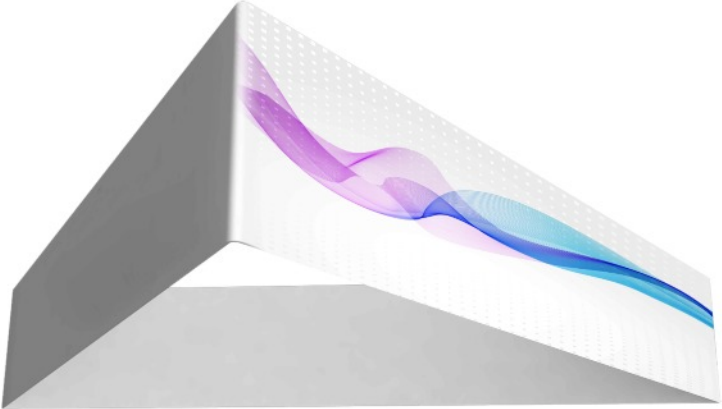

# TEXstyle Suspend Triangle - 20ft

Frame Size: 6096 x 1219mm

Graphic Size: 6096 x 1219mm

- Layout area
- - - - - Safe viewable area