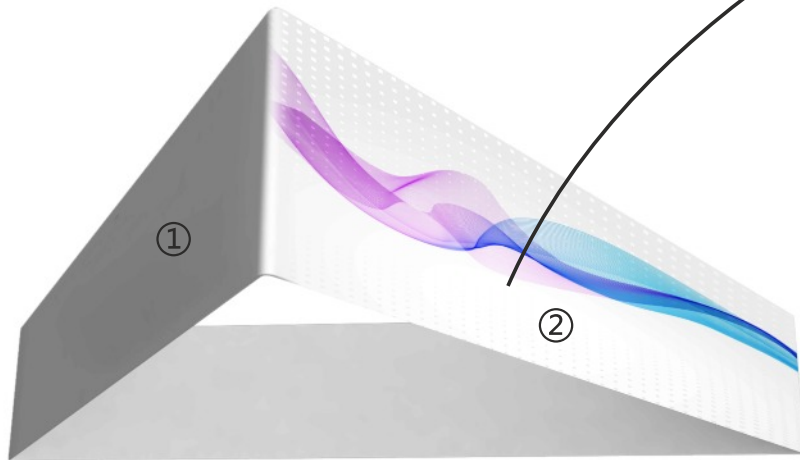

TEXstyle Suspend Triangle - 14ft

Frame Size: 4267 x 1067mm

Graphic Size: 12801 x 1067mm

- Layout area
- - - - Safe viewable area