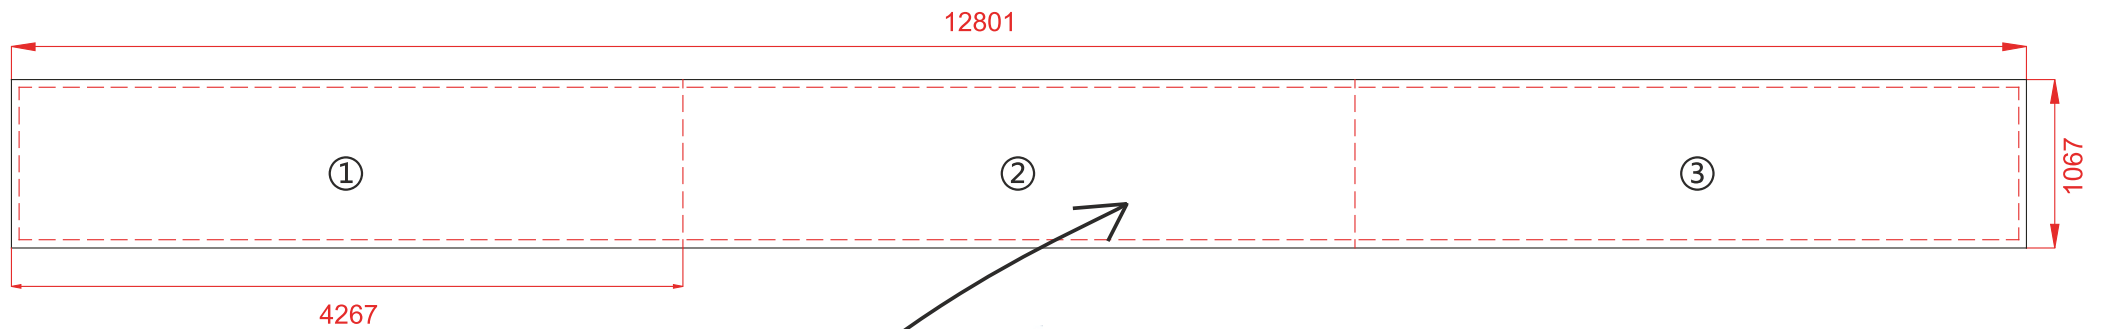

TEXstyle Suspend Triangle - 14ft

Frame Size: 4267 x 1067mm

Graphic Size: 12801 x 1067mm

- Layout area
- - - - Safe viewable area