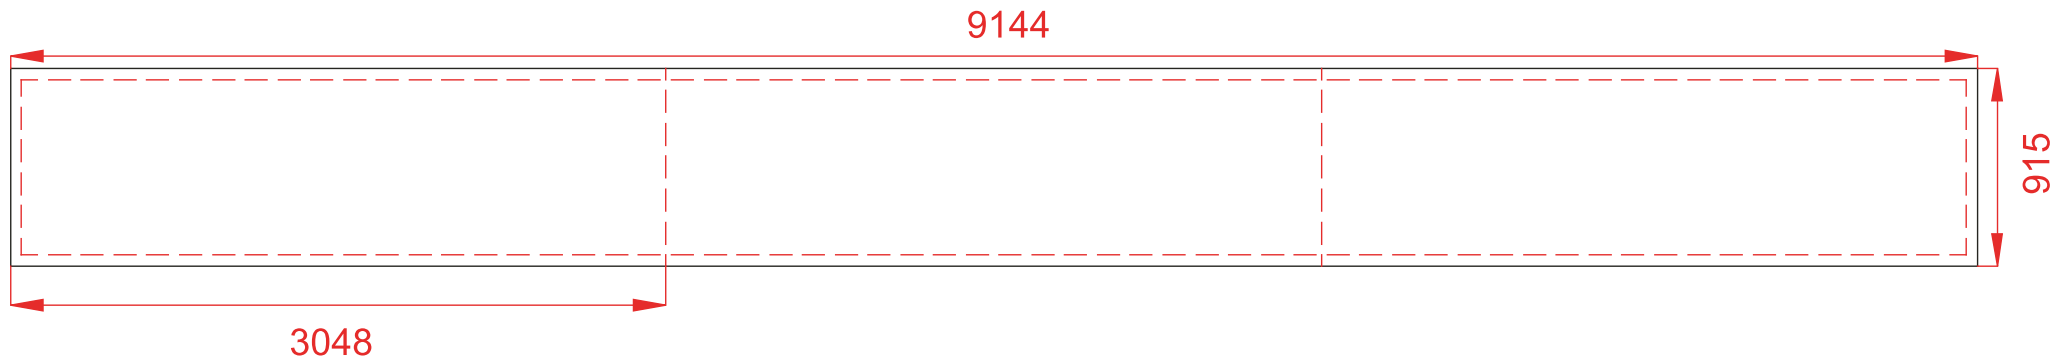

TEXstyle Suspend Triangle - 10ft

Frame Size: 3048 x 915mm

Graphic Size: 9144 x 915mm

- Layout area
- - - - - Safe viewable area