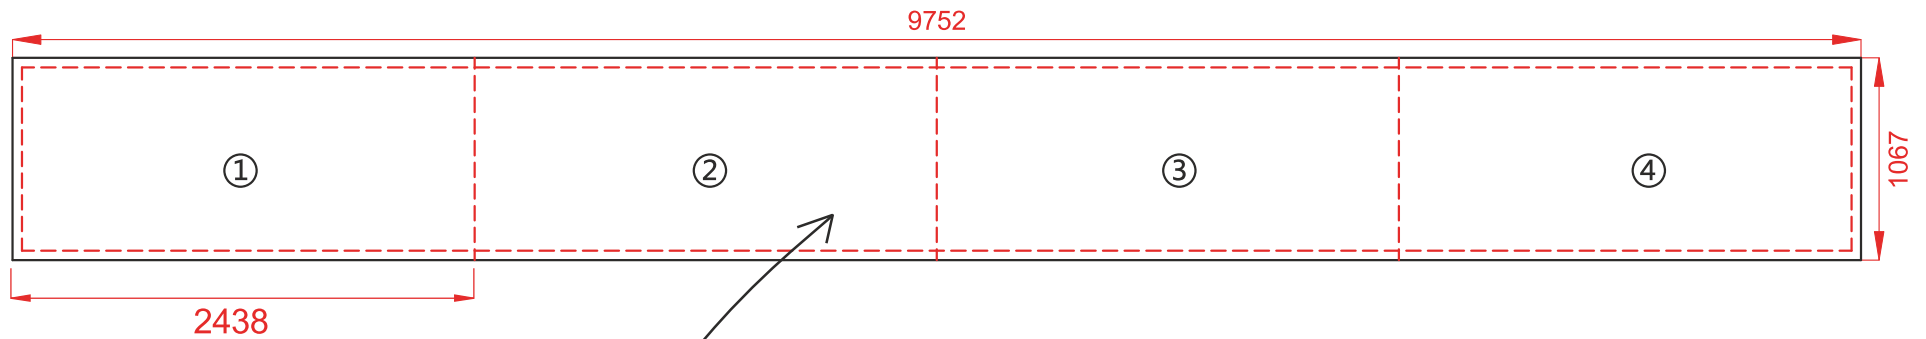

TEXstyle Suspend Square - 8ft

Frame Size: 2438 x 1067mm

Graphic Size: 9752 x 1067mm

————— Layout area
- - - - - Safe viewable area