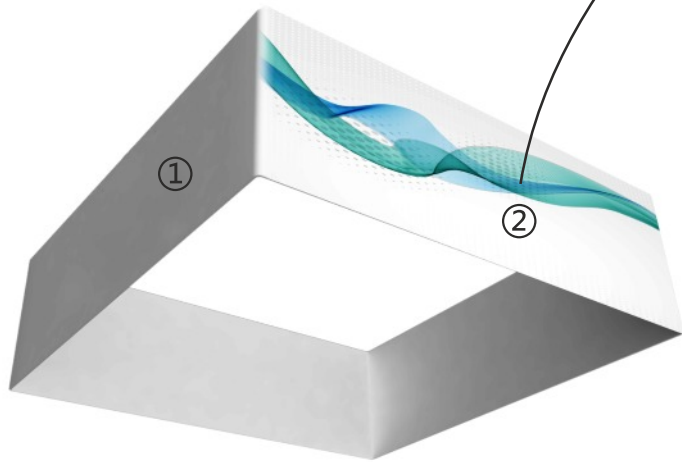

TEXstyle Suspend Square - 8ft

Frame Size: 2438 x 1067mm

Graphic Size: 9752 x 1067mm

————— Layout area
- - - - - Safe viewable area