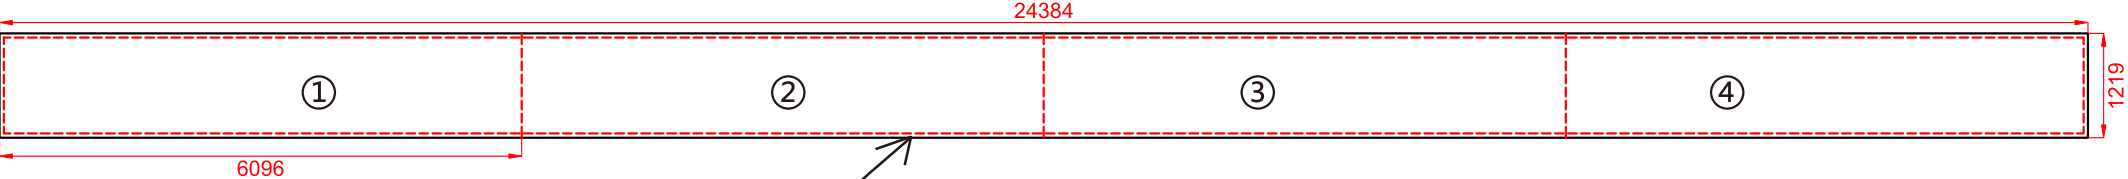

TEXstyle Suspend Square - 20ft

Frame Size: 6096 x 1219mm

Graphic Size: 24384 x 1219mm

————— Layout area
- - - - - Safe viewable area