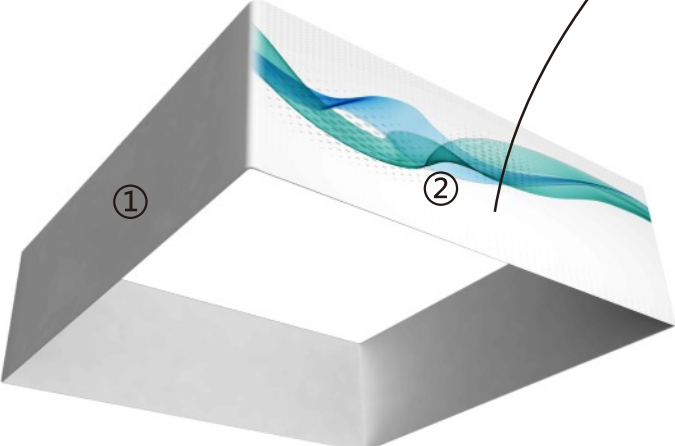

TEXstyle Suspend Square - 20ft

Frame Size: 6096 x 1219mm

Graphic Size: 24384 x 1219mm

————— Layout area
- - - - - Safe viewable area