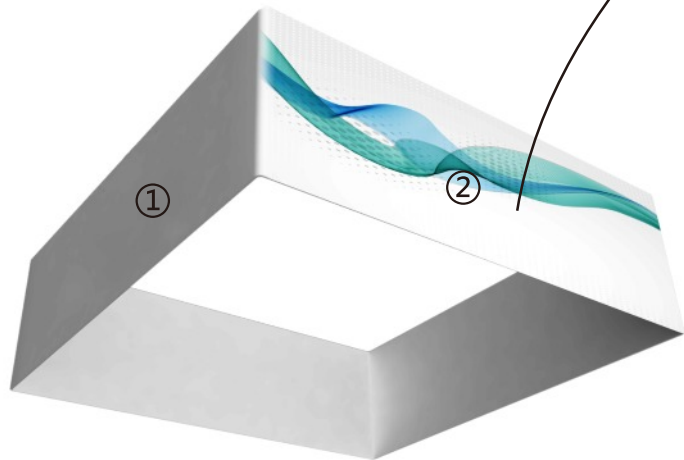

# TEXstyle Suspend Square - 16ft

Frame Size: 4877 x 1219mm

Graphic Size: 19508 x 1219mm

————— Layout area  
- - - - - Safe viewable area