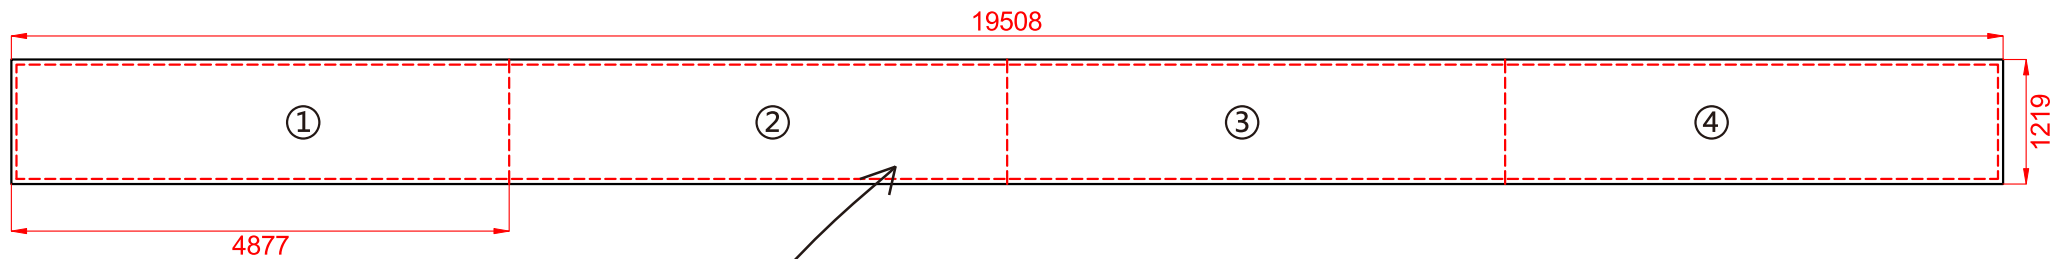

# TEXstyle Suspend Square - 16ft

Frame Size: 4877 x 1219mm

Graphic Size: 19508 x 1219mm

————— Layout area  
- - - - - Safe viewable area