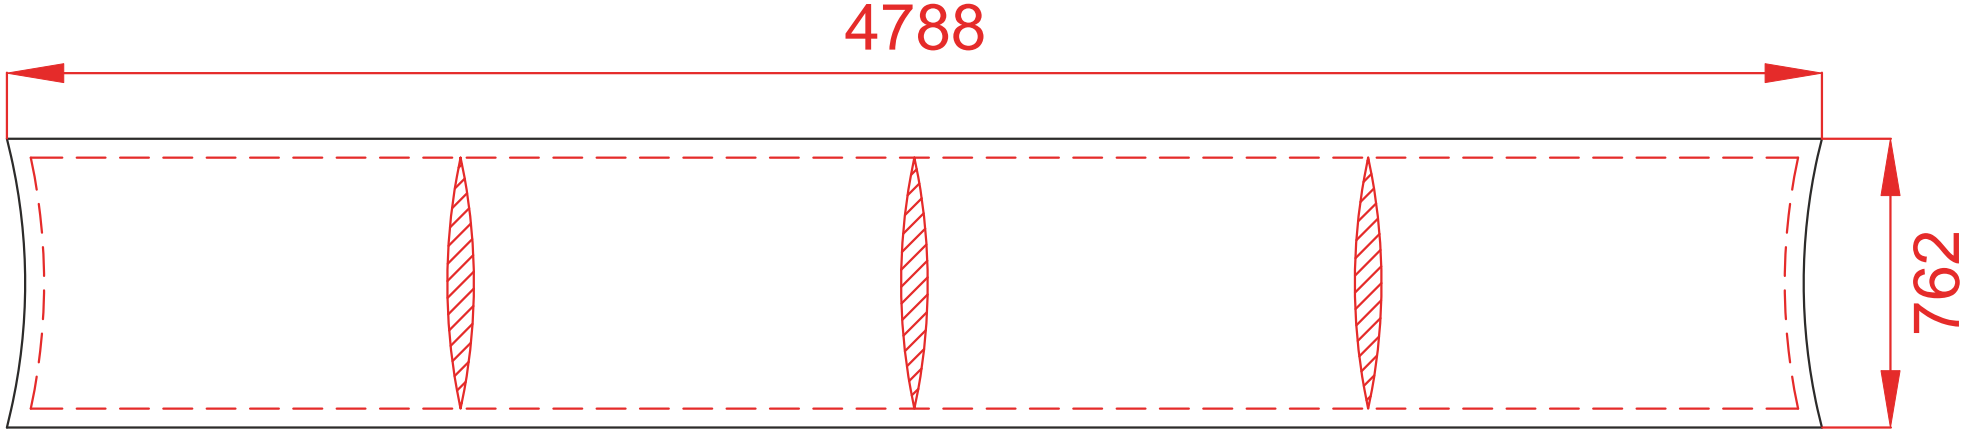

TEXstyle Suspend Circle - 5ft

Frame Size: 1524 x 762mm
Graphic Size: 4788 x 762mm

——— Layout area
- - - Safe viewable area