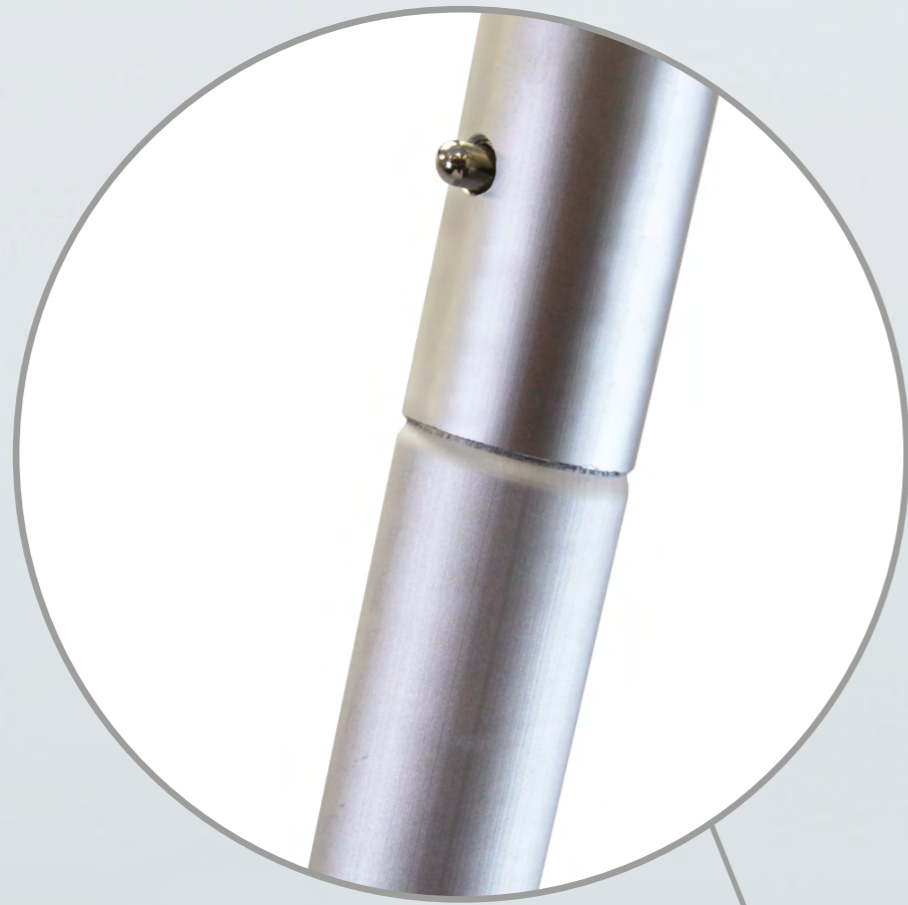

TEXstyle® STRAIGHT FABRIC DISPLAY

- Straight fabric tension display with support feet
- System dismantles to compact size with carry-bag for easy transportation
- Carry-bag included

COMPANY LOGO

(0) 123 456 7890
example@mail.com
websitehere.com