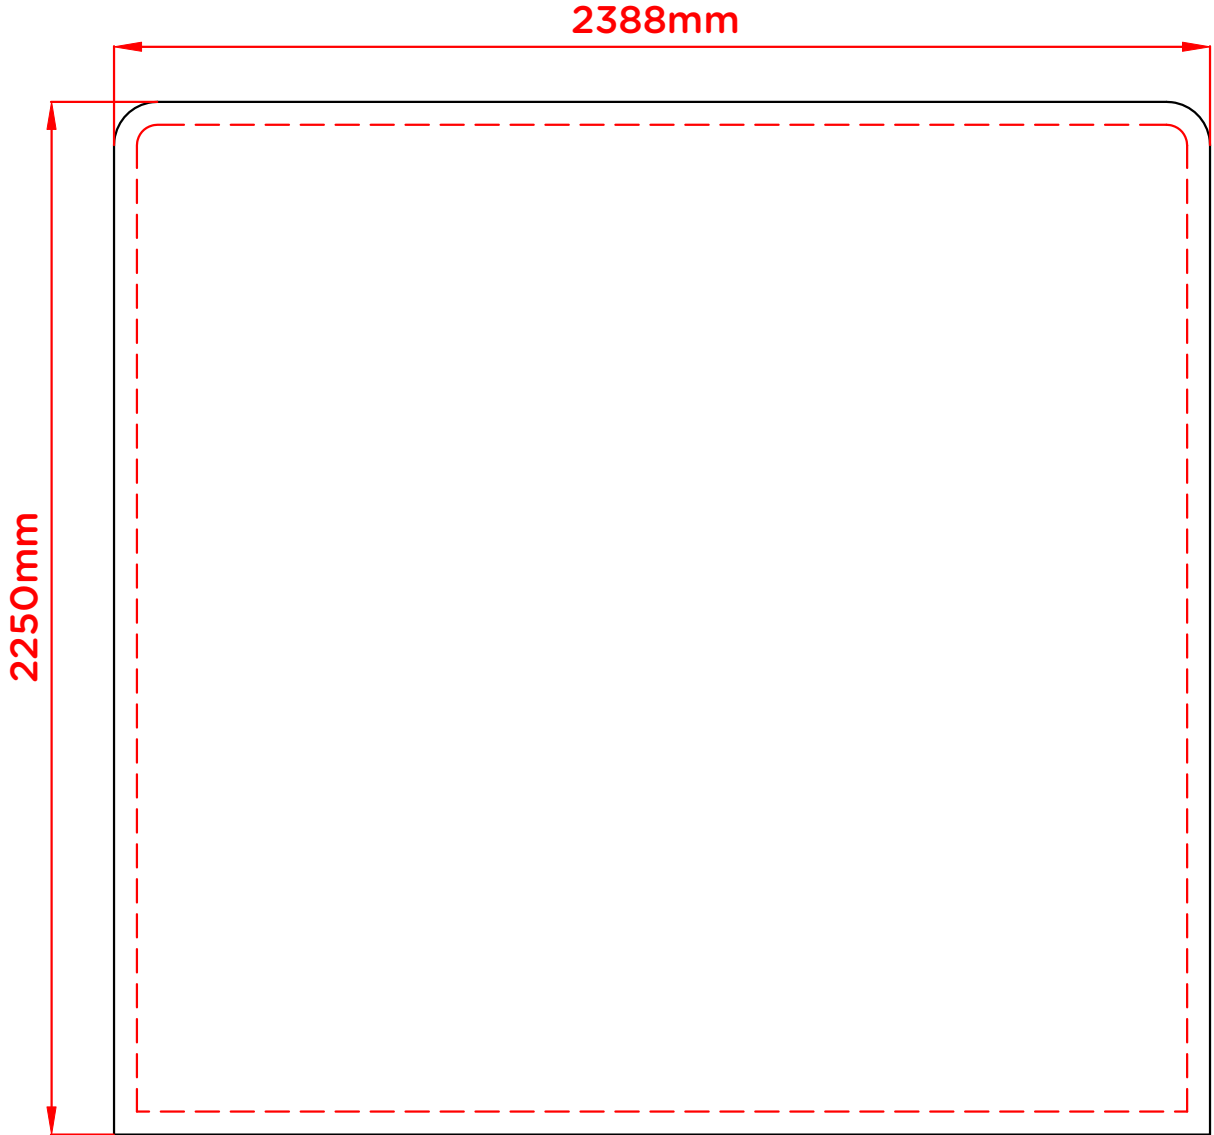

INE184162 - TEXstyle Straight Fabric Display

FRAME SIZE: 2438(W)mm x 2360(H)mm

GRAPHIC SIZE: 2388mm x 2250mm

- Layout area
- - - Safe viewable area
- - - Front viewable area