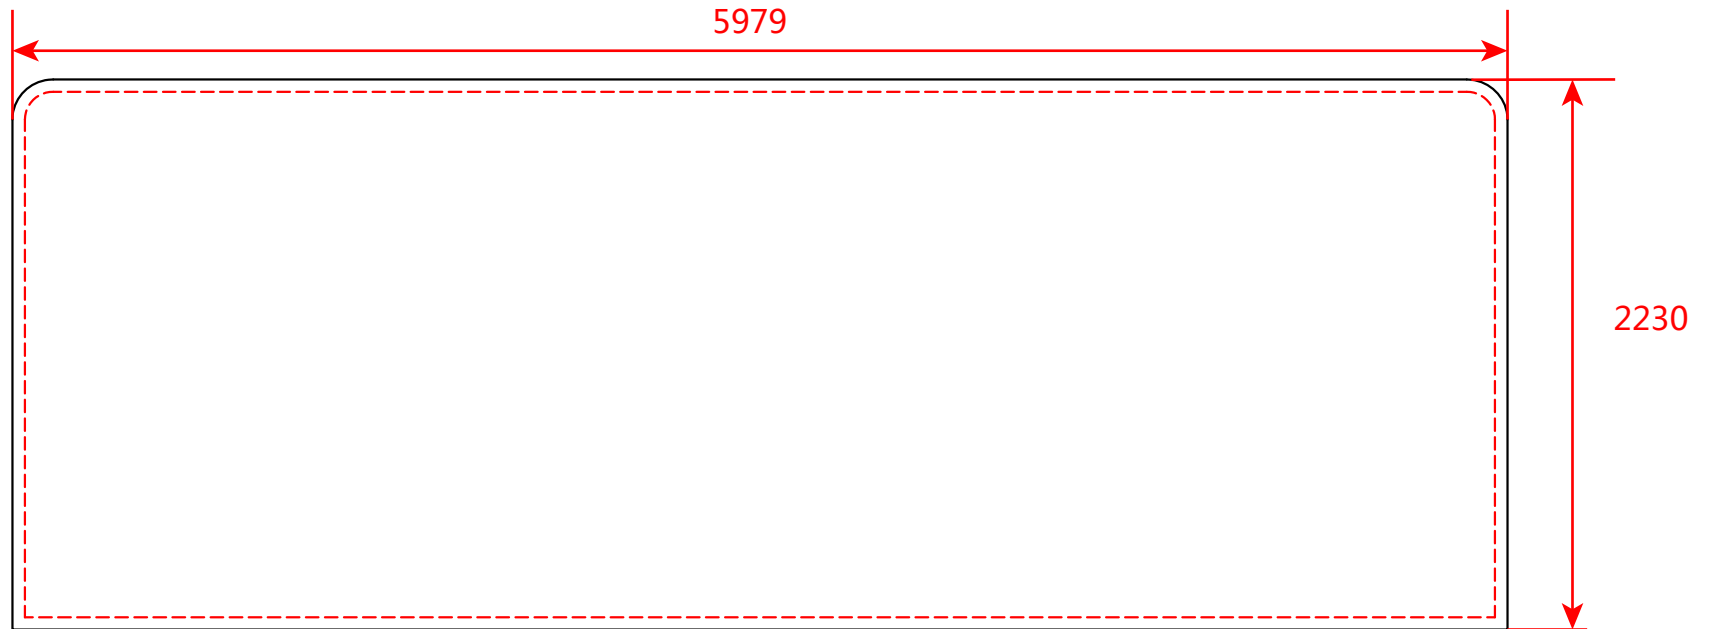

# INE185646 - TEXstyle Straight 6m

- Layout Area
- - - - Safe Viewable Area