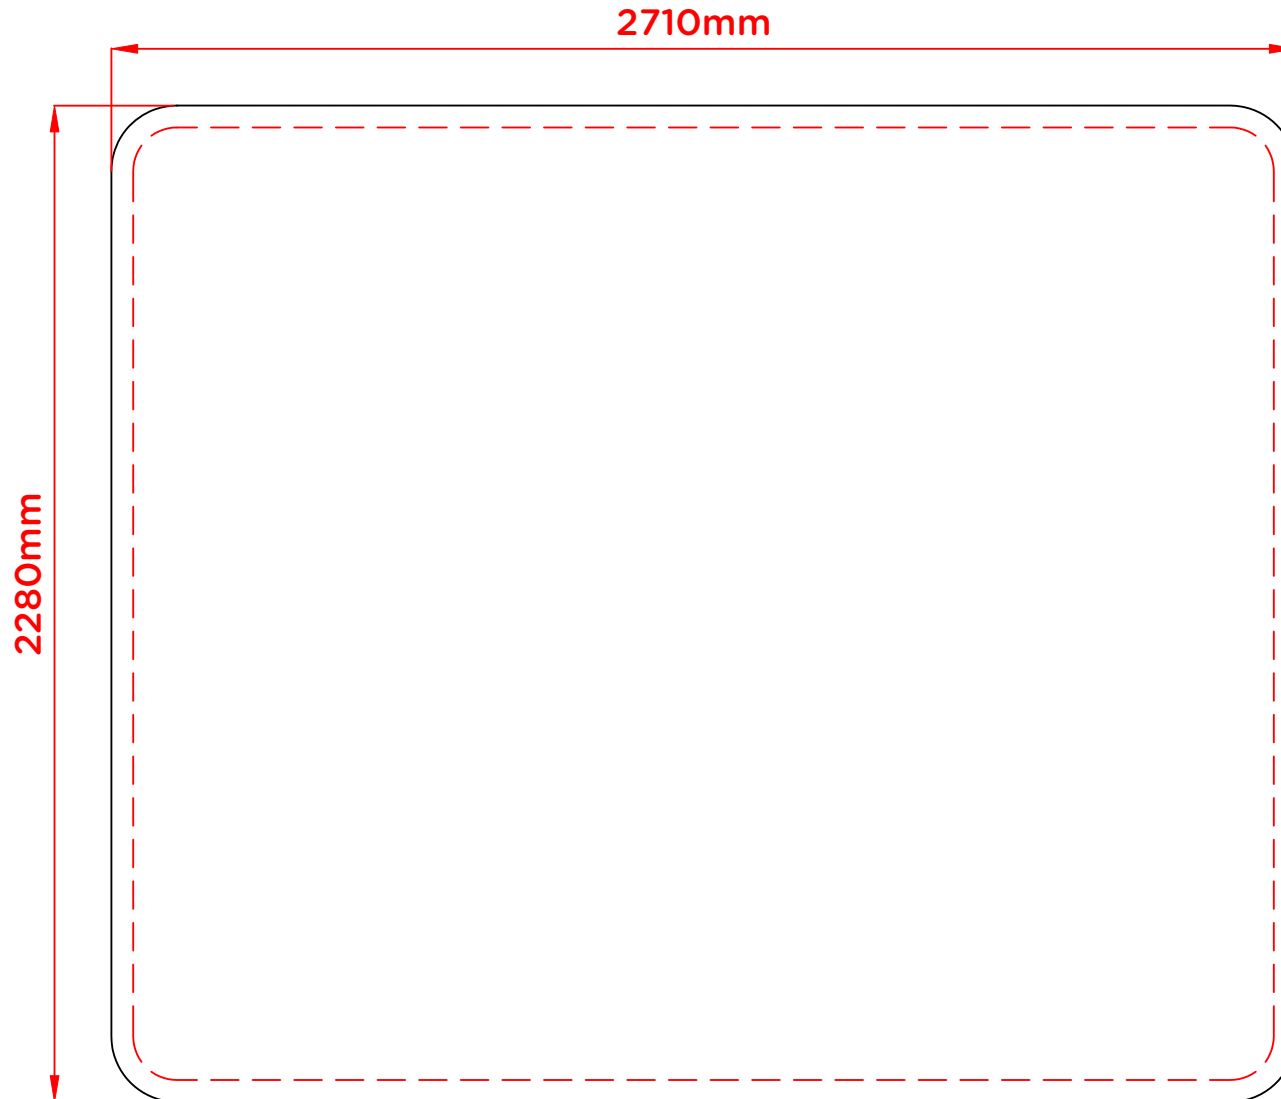

INE184135 - TEXstyle Curved Fabric Display

FRAME SIZE: 2438(W)mm x 2280(H)mm

GRAPHIC SIZE: 2710mm x 2280mm

- Layout area
- - - Safe viewable area
- - - Front viewable area