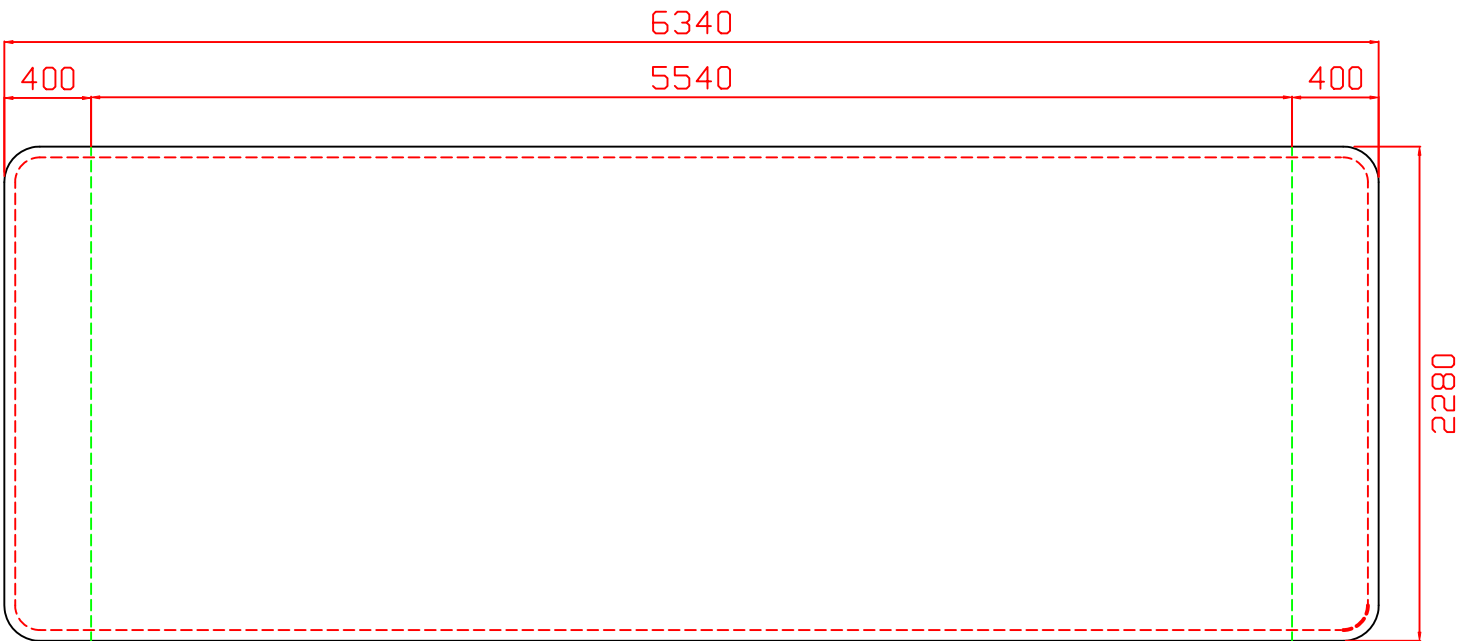

INE185643 - TEXstyle Curved 6m

Graphic Size:

- Layout Area
- - - - Safe Viewable Area