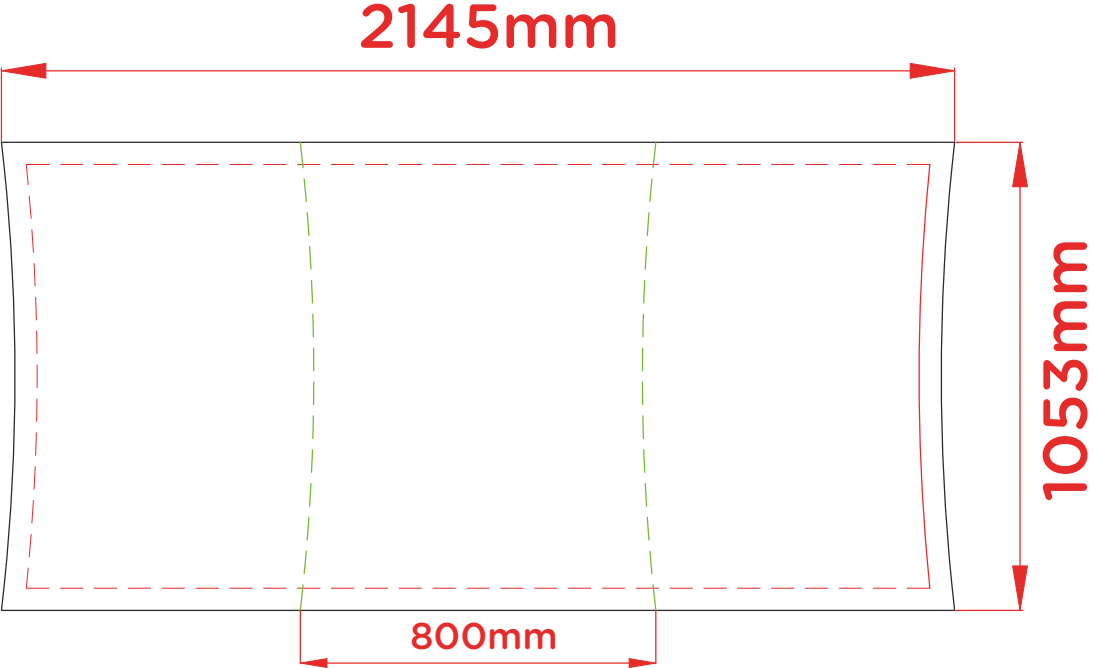

INE185087 - TEXstyle Concertina Pop Up Fabric Counter - Rectangle

- Layout area
- - - Safe viewable
- - - area Front

Recommended silicone
keder size: 6mm x 3.5mm