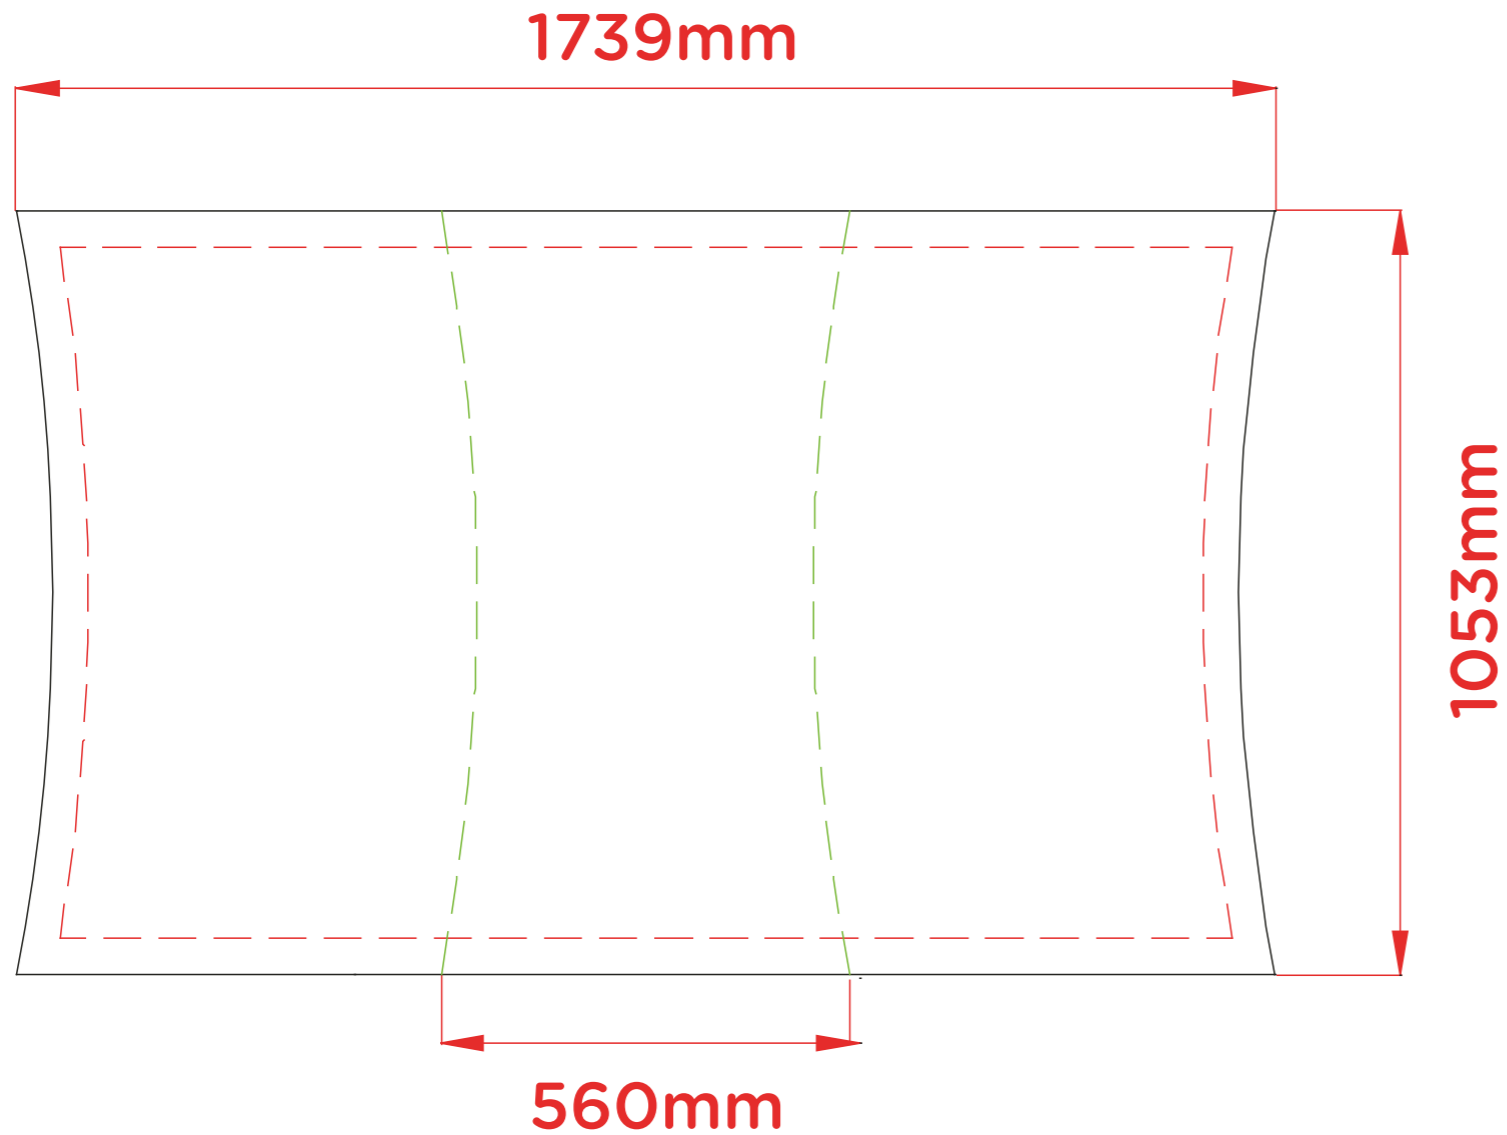

INE185649 - TEXstyle Concertina Pop Up Counter Fabric - Oval

- Layout area
- - - Safe viewable
- - - area Front