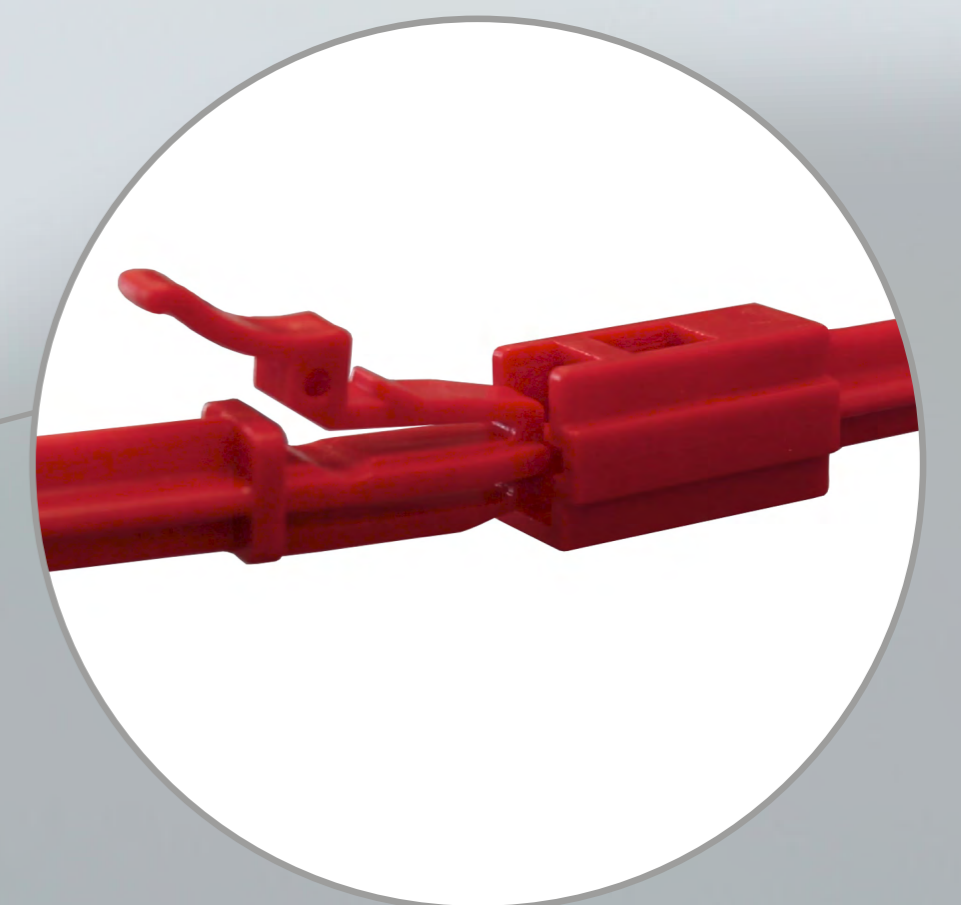

TENSILE POP-UP SYSTEM

- Straight pop-up system ideal for use with textiles
- Can be used with one-piece graphic to ensure rapid assembly
- Strong and lightweight aluminium frame
- Includes wheeled case for ease of transportation
- Roll of hook and loop tape included