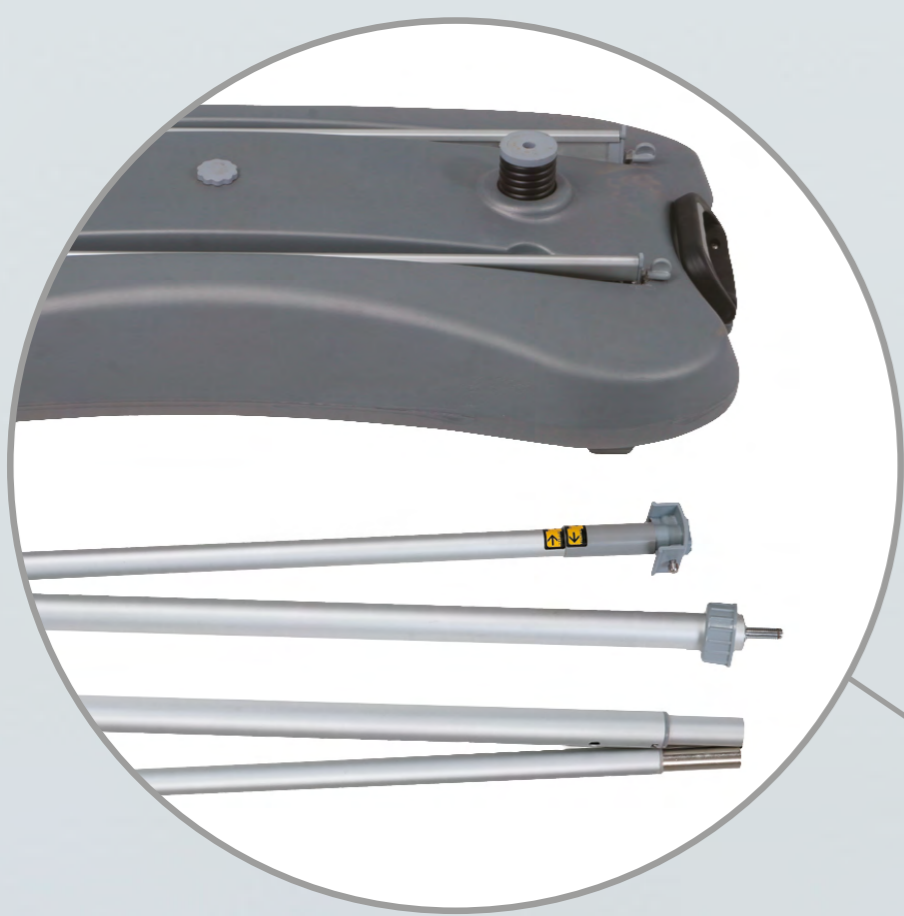

SIERRA DUO ROLLER BANNER

- Double sided outdoor roller banner
- Moulded plastic base can be filled with sand or water for additional stability
- Twist out feet for extra support
- Wheeled base for ease of transportation