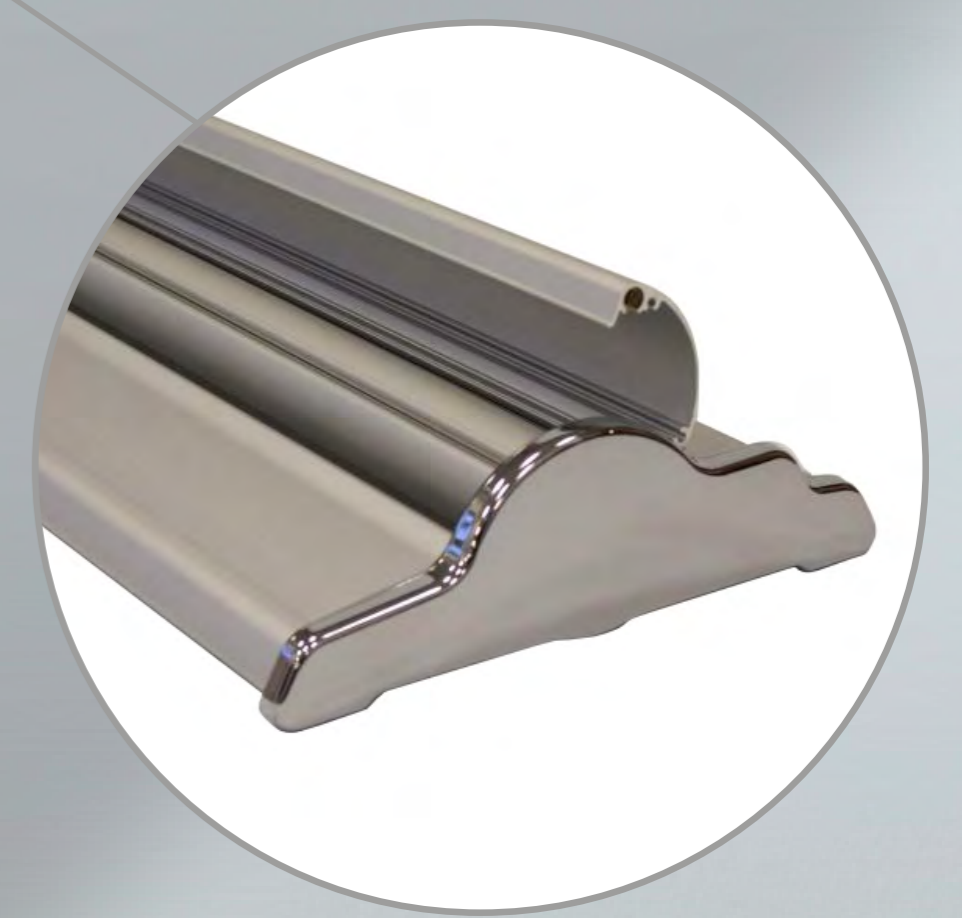

INTA-CHANGE ROLLER BANNER

- Quick change interchangeable cassette system
- Simply purchase additional spare cassettes when required for rapid graphic change
- Adjustable feet underneath base for uneven floors