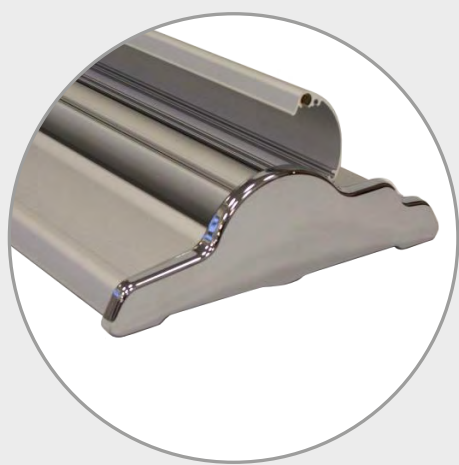

# INTA-CHANGE

ROLLER BANNER

- Quick change interchangeable cassette system
- Simply purchase additional spare cassettes when required for rapid graphic change
- Adjustable feet underneath base for uneven floors