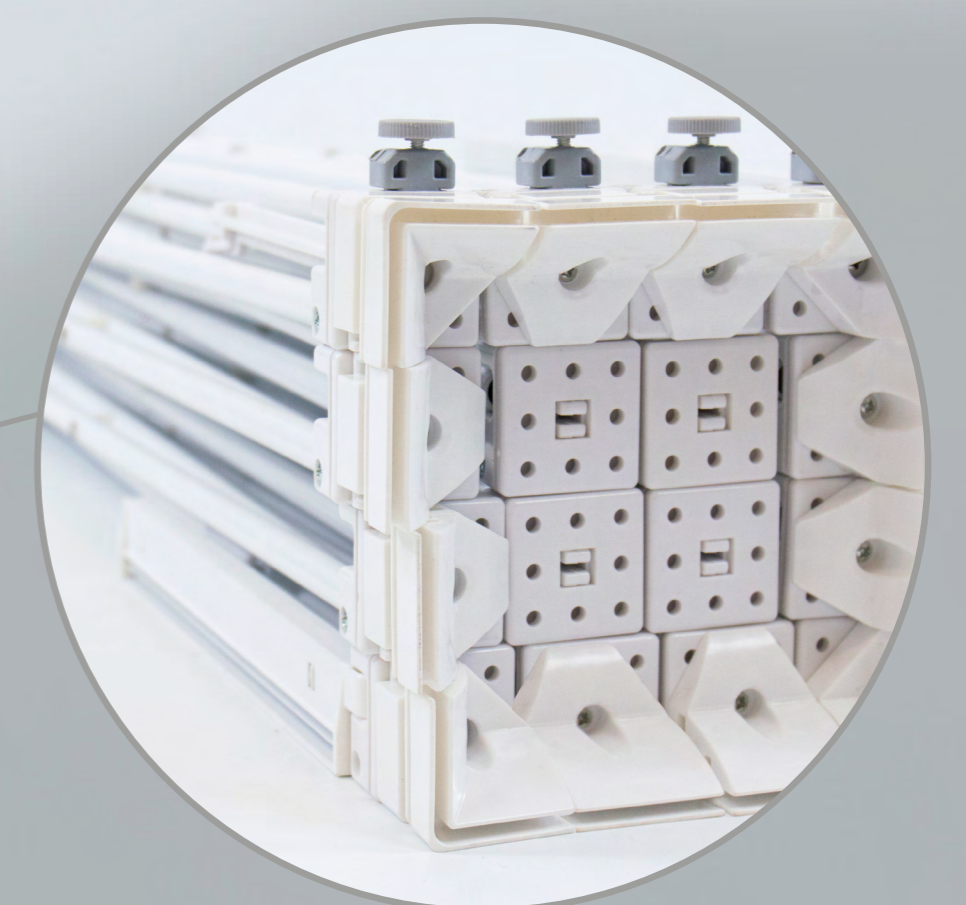

ILLUMINATE POP-UP SYSTEM

- Heavy duty pop-up system
- Assembles in seconds using clip connectors
- Easy graphic installation
- Semi-rigid trolley case for ease of transport
- Graphic mounted using keder (supplied) to ensure uniform tension and maximum impact