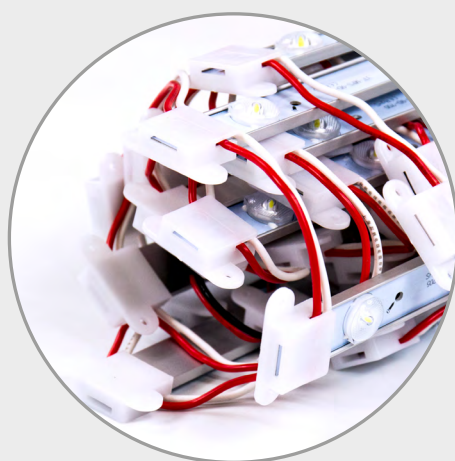

COMPANY LOGO

ILLUMINATE

POP-UP SYSTEM

- Heavy duty pop-up system
- Assembles in seconds using clip connectors
- Easy graphic installation
- Semi-rigid trolley case for ease of transport
- Graphic mounted using keder (supplied) to ensure uniform tension and maximum impact