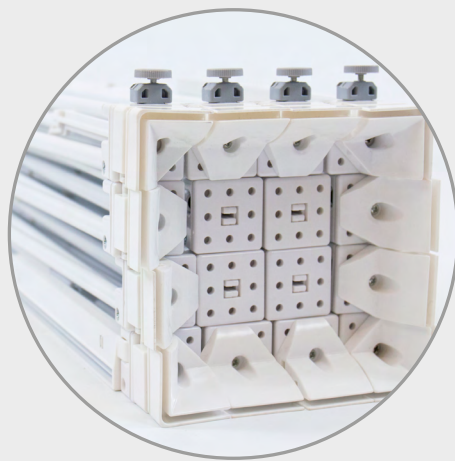

COMPANY LOGO

ILLUMINATE

POP-UP SYSTEM

- Heavy duty pop-up system
- Assembles in seconds using clip connectors
- Easy graphic installation
- Semi-rigid trolley case for ease of transport
- Graphic mounted using keder (supplied) to ensure uniform tension and maximum impact