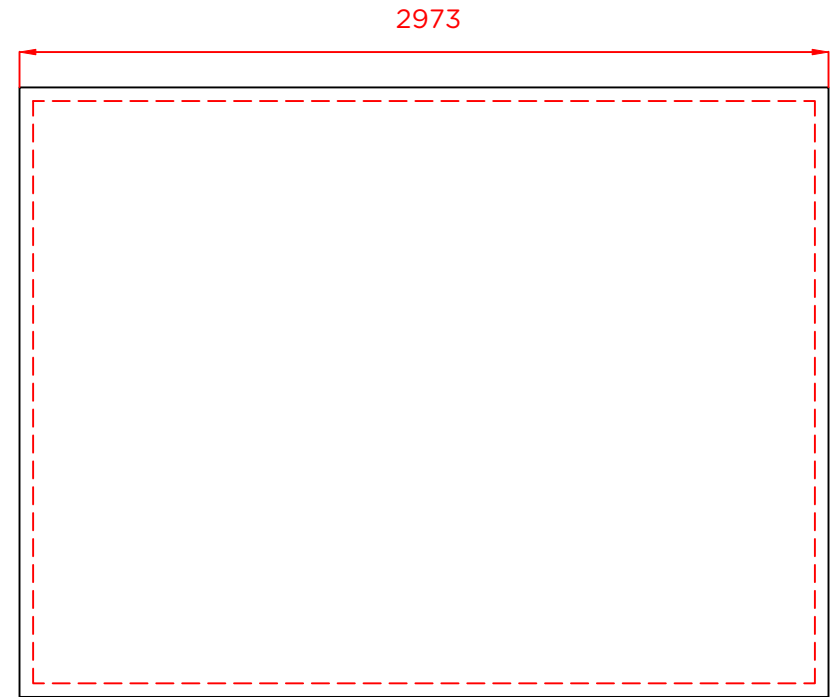

# ILLUMINATE POP UP SYSTEM

Frame Size: 2973(W) x 2240(H) x 380(D)mm

Graphic Size: 3493 x 2240mm; 2973 x 2240mm

- Layout area
- - - - Safe viewable area
- - - - Front viewable area

Side: Blockout fabric:2239x340mm- 2pcs

Top: Blockout fabric:2970x340mm

Back: Blockout fabric:2973x2240mm(There is no printing on the back.)