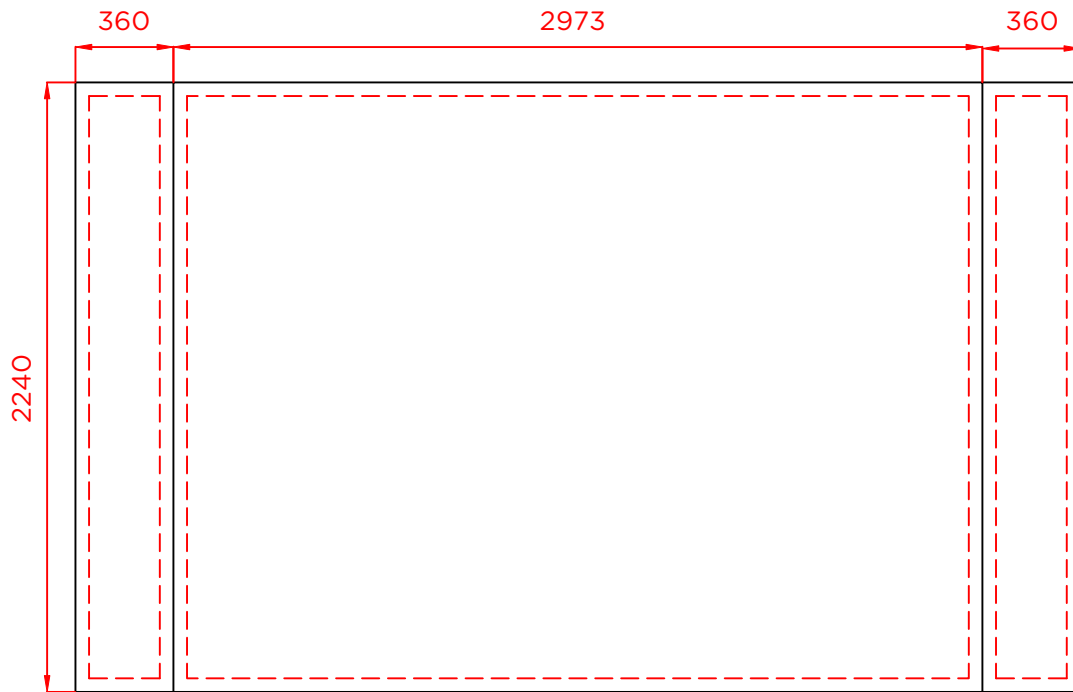

# ILLUMINATE POP UP SYSTEM

Frame Size: 2973(W) x 2240(H) x 380(D)mm

Graphic Size: 3493 x 2240mm; 2973 x 2240mm

- Layout area
- - - - Safe viewable area
- - - - Front viewable area

Side: Blockout fabric:2239x340mm- 2pcs

Top: Blockout fabric:2970x340mm

Back: Blockout fabric:2973x2240mm(There is no printing on the back.)