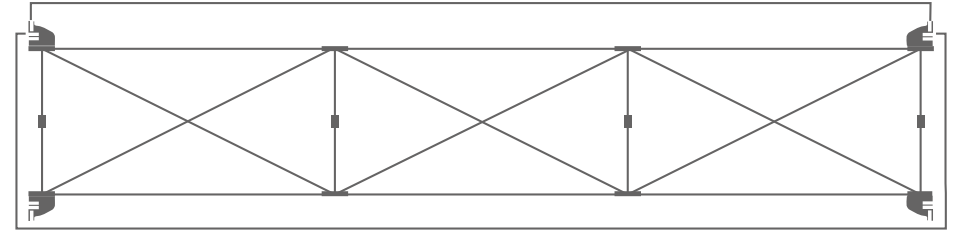

# ILLUMINATE POP UP SYSTEM

Frame Size: 2973(W) x 2240(H) x 380(D)mm

Graphic Size: 3493 x 2240mm; 2973 x 2240mm

- Layout area
- - - - Safe viewable area
- - - - Front viewable area

Side: Blockout fabric:2239x340mm- 2pcs

Top: Blockout fabric:2970x340mm

Back: Blockout fabric:2973x2240mm(There is no printing on the back.)