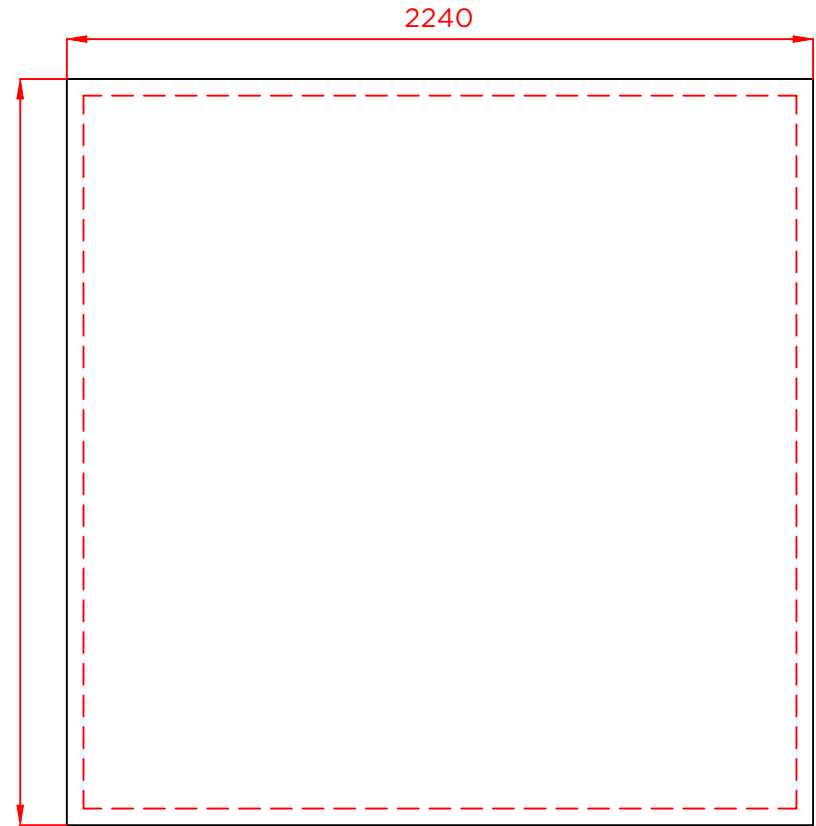

# ILLUMINATE POP UP SYSTEM

Frame Size: 2240(W) x 2240(H) x 380(D)mm

Graphic Size: 2960 x 2240mm; 2240 x 2240mm

- Layout area
- - - Safe viewable area
- - - Front viewable area

Side: Blockout fabric:2239x340mm- 2pcs

Top: Blockout fabric:2237x340mm

Back: Blockout fabric:2240x2240mm(There is no printing on the back.)