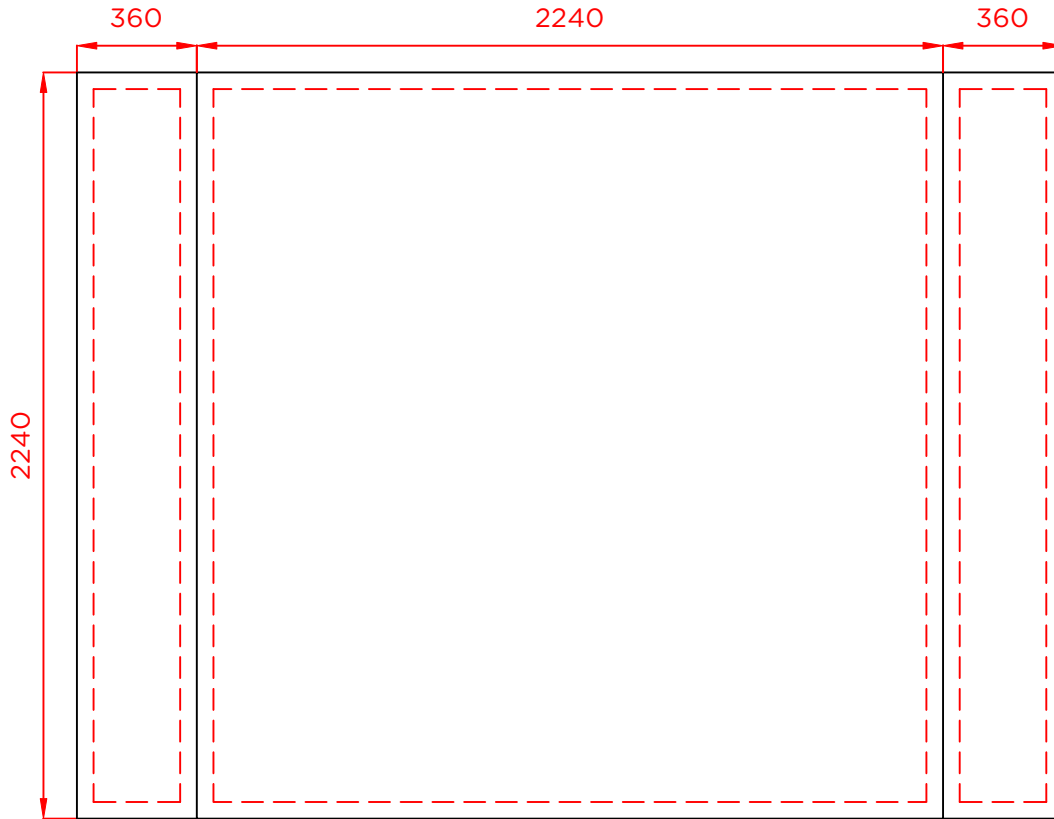

# ILLUMINATE POP UP SYSTEM

Frame Size: 2240(W) x 2240(H) x 380(D)mm

Graphic Size: 2960 x 2240mm; 2240 x 2240mm

- Layout area
- - - Safe viewable area
- - - Front viewable area

Side: Blockout fabric:2239x340mm- 2pcs

Top: Blockout fabric:2237x340mm

Back: Blockout fabric:2240x2240mm(There is no printing on the back.)