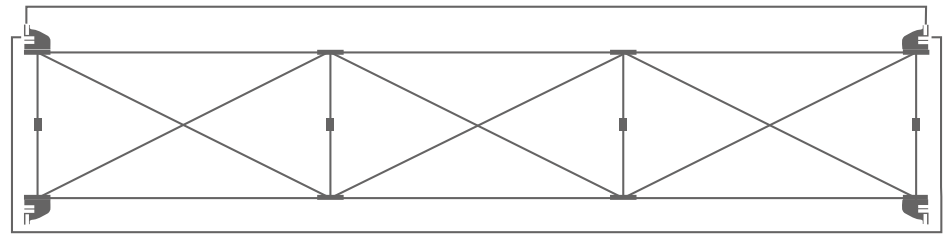

# ILLUMINATE POP UP SYSTEM

Frame Size: 2240(W) x 2240(H) x 380(D)mm

Graphic Size: 2960 x 2240mm; 2240 x 2240mm

- Layout area
- - - Safe viewable area
- - - Front viewable area

Side: Blockout fabric:2239x340mm- 2pcs

Top: Blockout fabric:2237x340mm

Back: Blockout fabric:2240x2240mm(There is no printing on the back.)