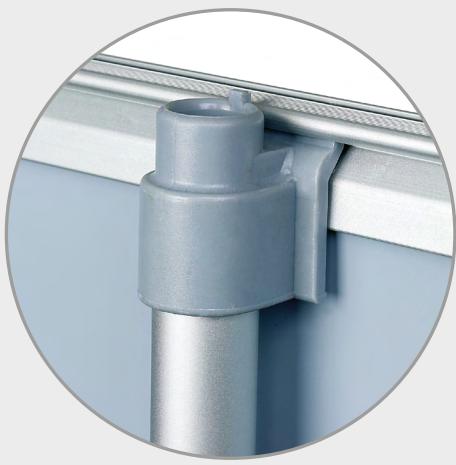

COMPANY LOGO

GREENWICH

ROLLER BANNER

- Premium economy roller banner
- Heavy duty construction, suitable for frequent use
- Snap rail system
- Includes padded carry-bag

PRICES FROM ONLY:

(0) 123 456 7890
example@mail.com
websitehere.com