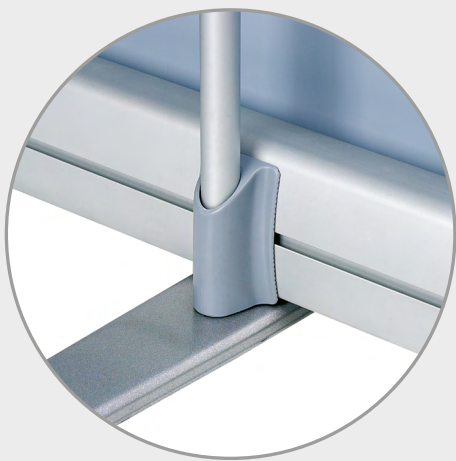

COMPANY LOGO

GREENWICH

ROLLER BANNER

- Premium economy roller banner
- Heavy duty construction, suitable for frequent use
- Snap rail system
- Includes padded carry-bag

PRICES FROM ONLY:

(0) 123 456 7890
example@mail.com
websitehere.com