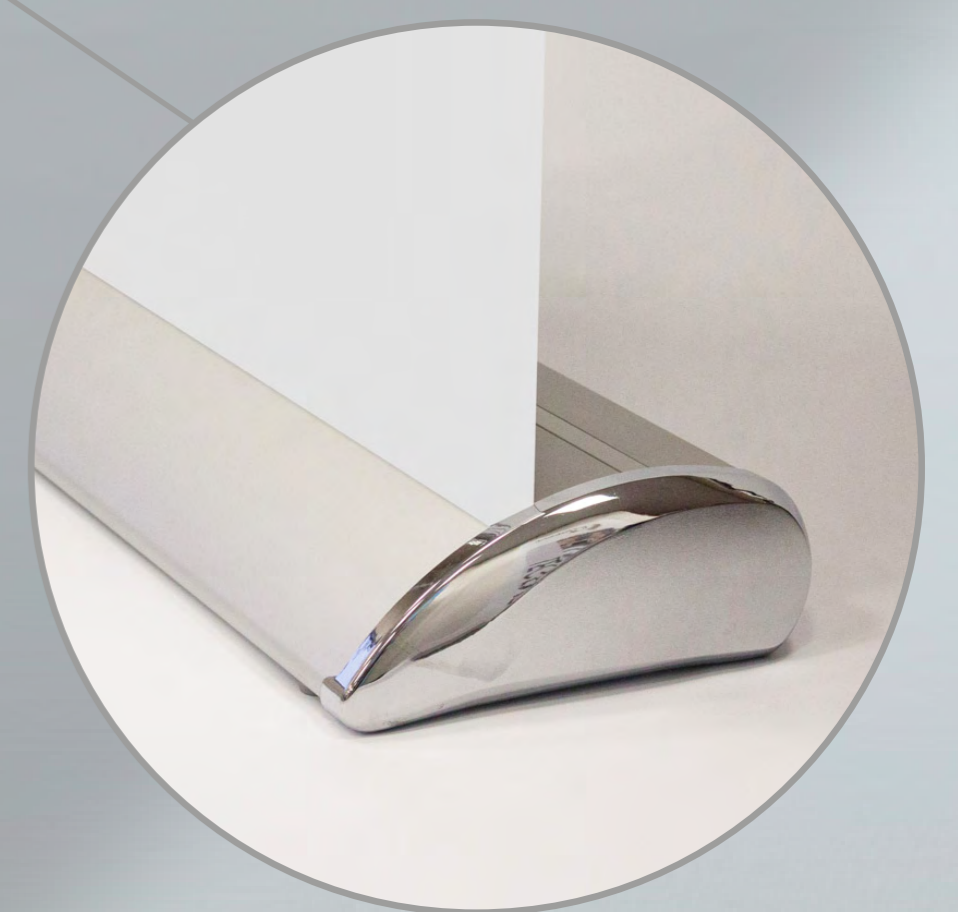

# FRONTIER ROLLER BANNER

- Mid-range exhibition in a popular design
- Adjustable feet underneath base for uneven floors
- Includes Premium padded carry-bag

COMPANY LOGO

(0) 123 456 7890  
example@mail.com  
websitehere.com