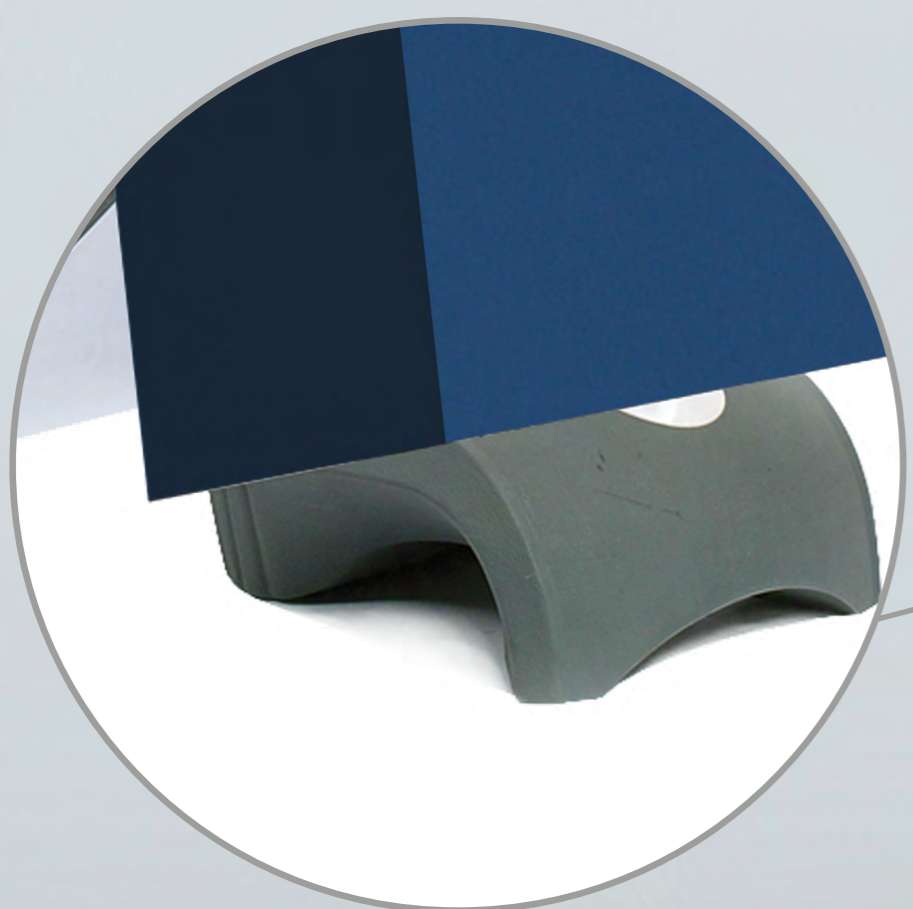

# EVENT DUO TENSION BANNER

- Lightweight X tension system for outdoor use
- Aesthetic hollow base can be filled with water or sand for additional stability
- Double sided display

- Includes carry-bag
- Unique hub allows for either portrait or landscape graphic orientation
- Graphic mounted using simple eyelet system