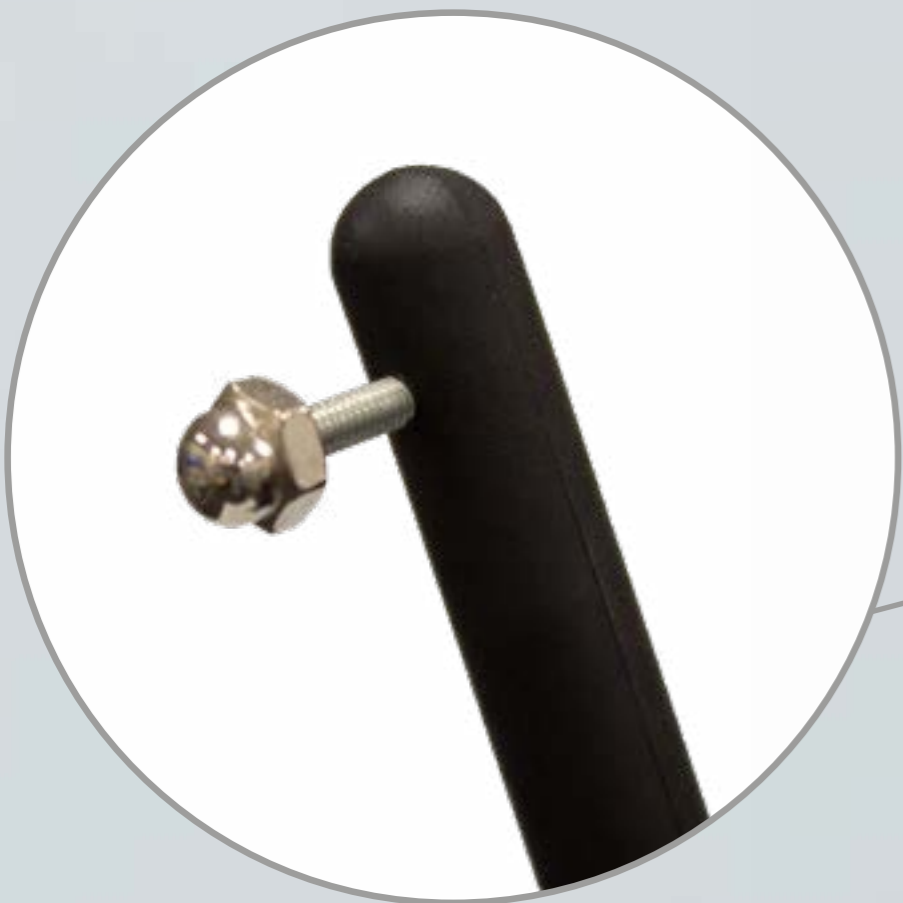

XSCAPE X TENSION BANNER

- Quick assembly time
- Lightweight X tension system
- Graphic mounted using eyelet system
- Non-marking rubber, non-slip feet
- Includes carry-bag

COMPANY LOGO

(0) 123 456 7890
example@mail.com
websitehere.com