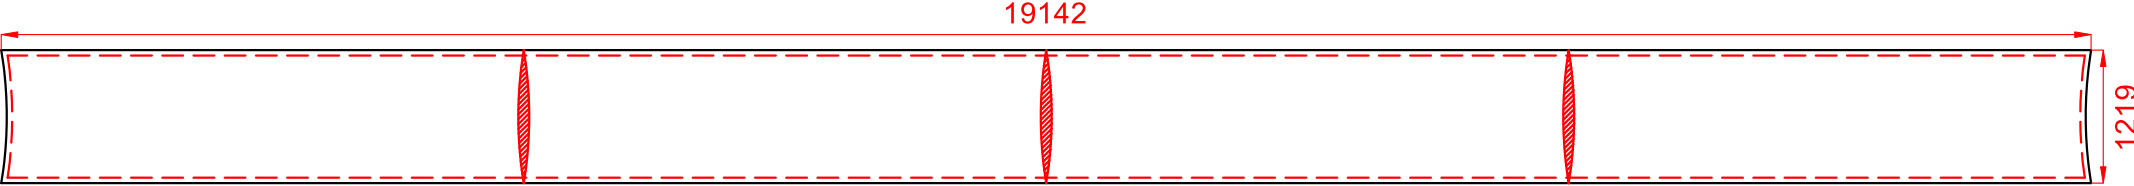

# TEXstyle Suspend Circle - 20ft

Frame Size: 6096 x 1219mm

Graphic Size: 19142 x 1219mm

- Layout area
- - - - Safe viewable area