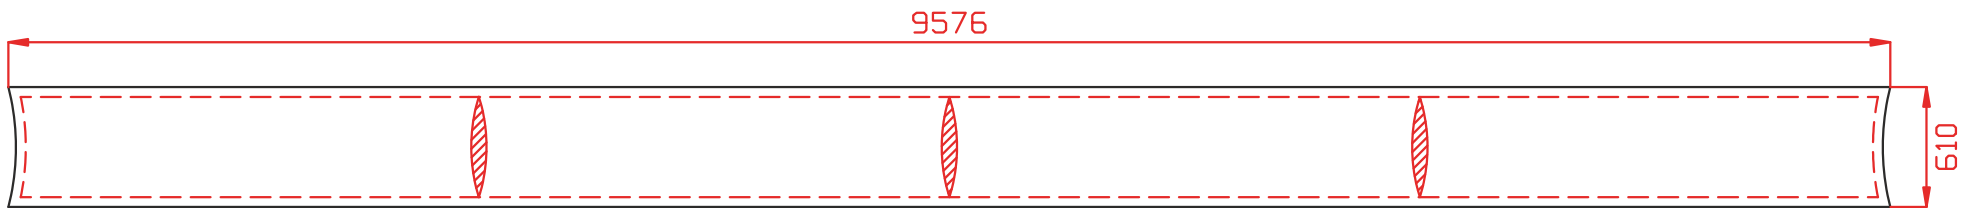

TEXstyle Suspend Circle - 10ft

Frame Size: 3048 x 610mm

Graphic Size: 9576 x 610mm

- Layout area
- - - - - Safe viewable area