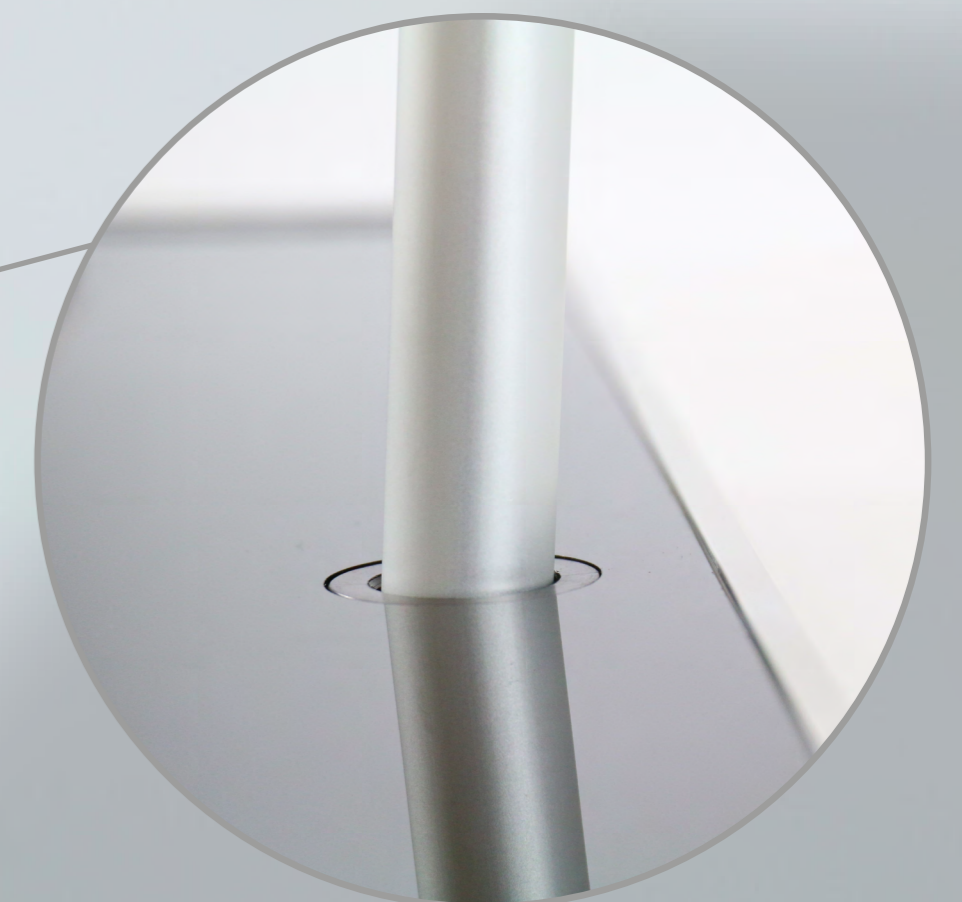

STYLE ROLLER BANNER

- Elegant tablet-style roller banner in high gloss finish
- Premium heavy duty case with handle and shoulder strap
- Telescopic pole
- Adjustable feet for uneven floors
- End caps can be easily removed for access to tension pin