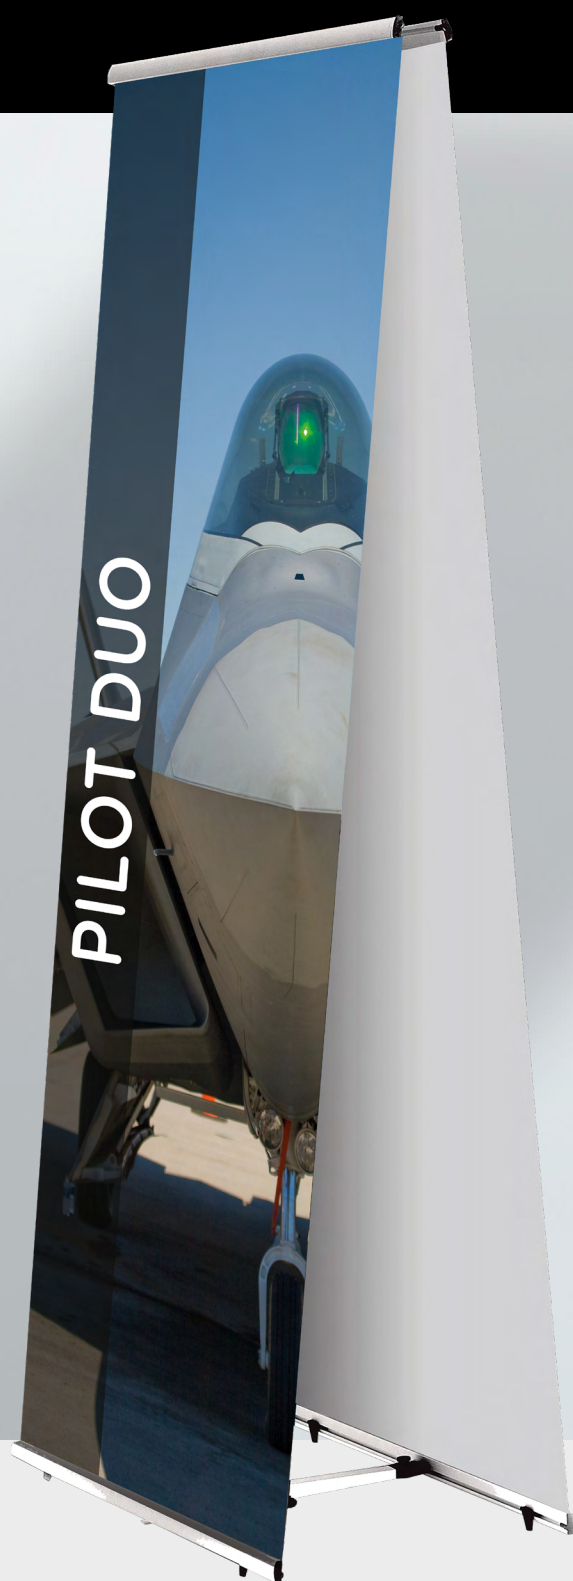

# PILOT L / DUO

TENSION BANNER

- Lightweight aluminium construction
- Quick to assemble
- Snap clip rail for easy graphic changes
- Single, double or triple sided versions available
- Premium carry-bag

PRICES FROM ONLY: