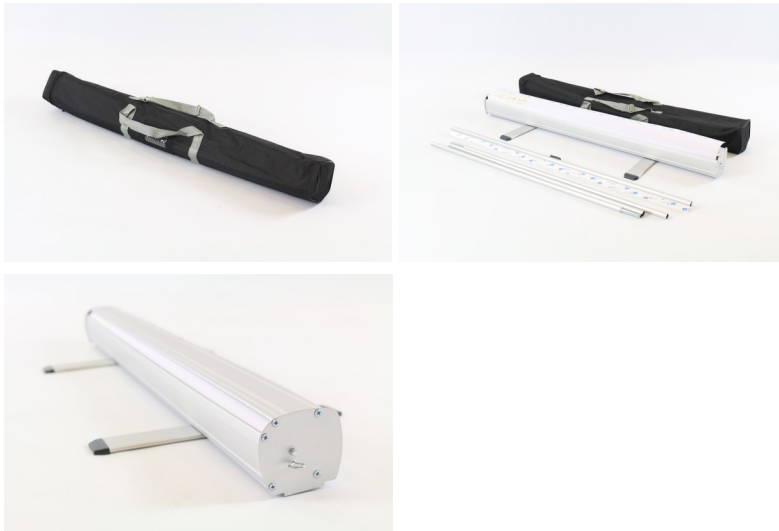

ORIGIN ROLLER BANNER

FEATURES AND BENEFITS

- Our most cost effective roller banner
- Twist out feet for extra stability
- Includes carry bag
- Individually boxed
- Choice of clip or self adhesive top rail version

| PRODUCT DETAILS | | HARDWARE SPECIFICATIONS | | GRAPHIC SPECIFICATIONS |
|-----------------------|------------|-------------------------|-------------|-----------------------------------------------|
| Description | Order Code | Dimensions (mm) | Weight (kg) | Dimensions (mm) - + 200mm to allow for roller |
| Origin 600 | INE185688 | | 1.60 | 1600 (+200) x 600 |
| Origin -800 | INE185454 | | 2.33 | 2000 (+200) x 800 |
| Origin -850 | INE185457 | | 2.50 | 2000(+200) x 850 |
| Origin - 800 s/a rail | INE185442 | | 2.33 | 2000(+200) x 800 |
| Origin - 850 s/a rail | INE185451 | | 2.50 | 2000(+200) x 850 |
| Origin - 1000 | INE185592 | | 3.0 | 2000(+200) x 1000 |