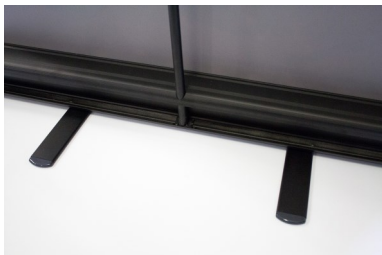

ORIGIN CARBON ROLLER BANNER

The Origin Carbon is a welcome addition to the range providing a well-proven popular stand in an alternative finish

FEATURES AND BENEFITS

- Snap clip top rail
- Bungee pole
- Includes carry-bag
- Individually boxed

PRODUCT DETAILS		HARDWARE SPECIFICATIONS		GRAPHIC SPECIFICATIONS
Description	Order Code	Dimensions (mm)	Weight (kg)	Dimensions (mm) - + 200mm to allow for roller
Origin-800	INE183823		1.80	2000 (+200) x 800
Origin-850	INE183892		1.95	2000(+200) x 850