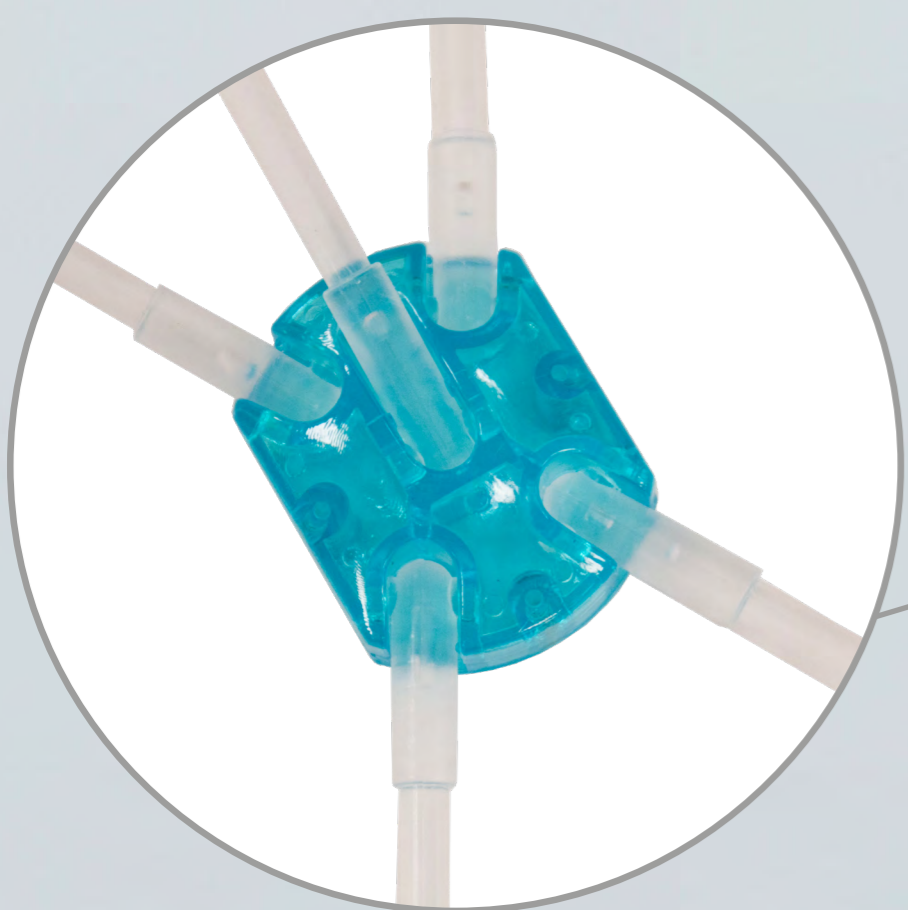

MINI XSCAPE BANNER

- Perfect replica of the popular Xscape tension banner
- Simple assembly
- Steel braided cable frame
- Great durability

COMPANY LOGO

(0) 123 456 7890
example@mail.com
websitehere.com