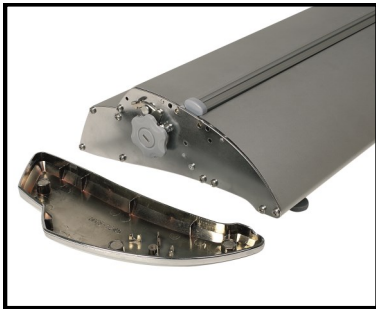

# LEGEND ROLLER BANNER

The Legend tells its own story. Packed with features and underwritten by quality workmanship, the Legend never fails to impress.

## FEATURES AND BENEFITS

- Integral pole storage
- Telescopic pole
- Snap clip top rail
- Graphic tensioner
- Adjustable feet underneath base
- Large internal graphic housing
- Quick release graphic roller
- Magnetic end caps
- Premium carry bag

PRODUCT DETAILS		HARDWARE SPECIFICATIONS		GRAPHIC SPECIFICATIONS
Description	Order Code	Dimensions (mm)	Weight (kg)	Dimensions (mm) - + 200mm to allow for roller
Legend-800	INE183280		6.0	1600-2150 (+200) x 800
Legend-850	INE183529		6.03	1600-2150 (+200) x 850
Legend-1000	INE183283		7.1	1600-2150 (+200) x 1000
Legend-1200	INE184063		8.5	1600-2150 (+200) x 1200