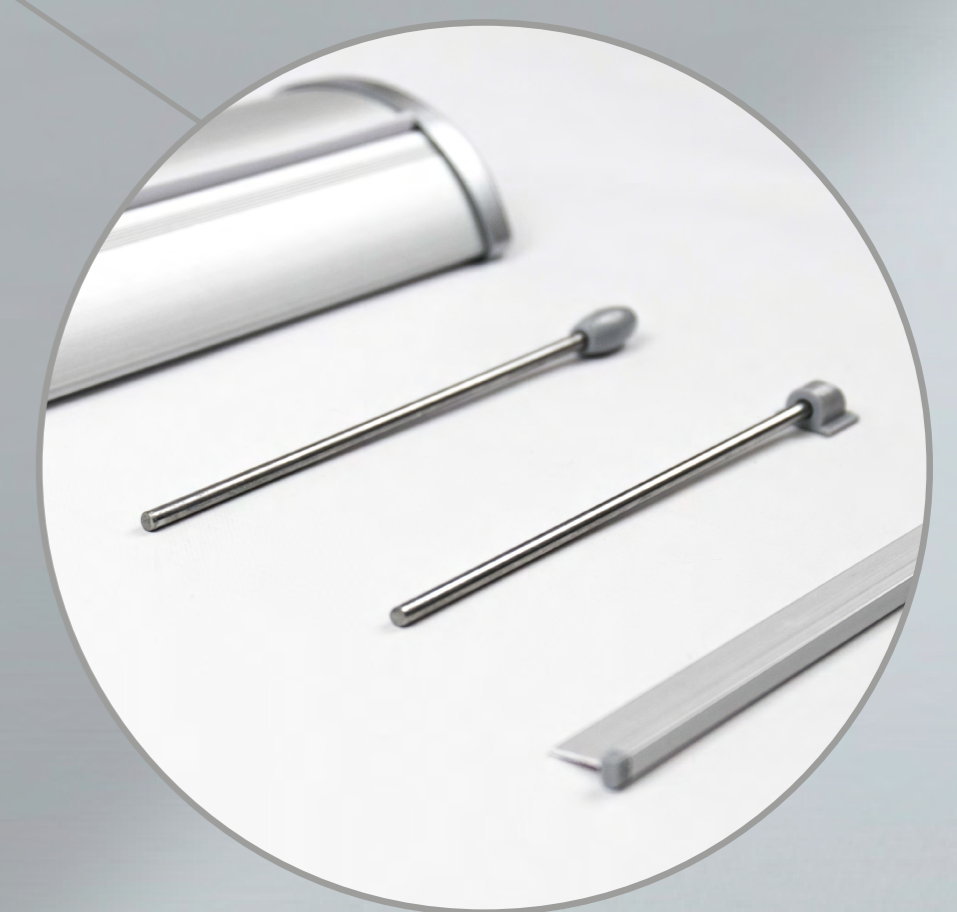

EMBLEM ROLLER BANNER

- Based on our best selling Frontier design
- Available in A4 and A3
- Made of lightweight aluminium
- Adhesive top rail

COMPANY LOGO

(0) 123 456 7890
example@mail.com
websitehere.com