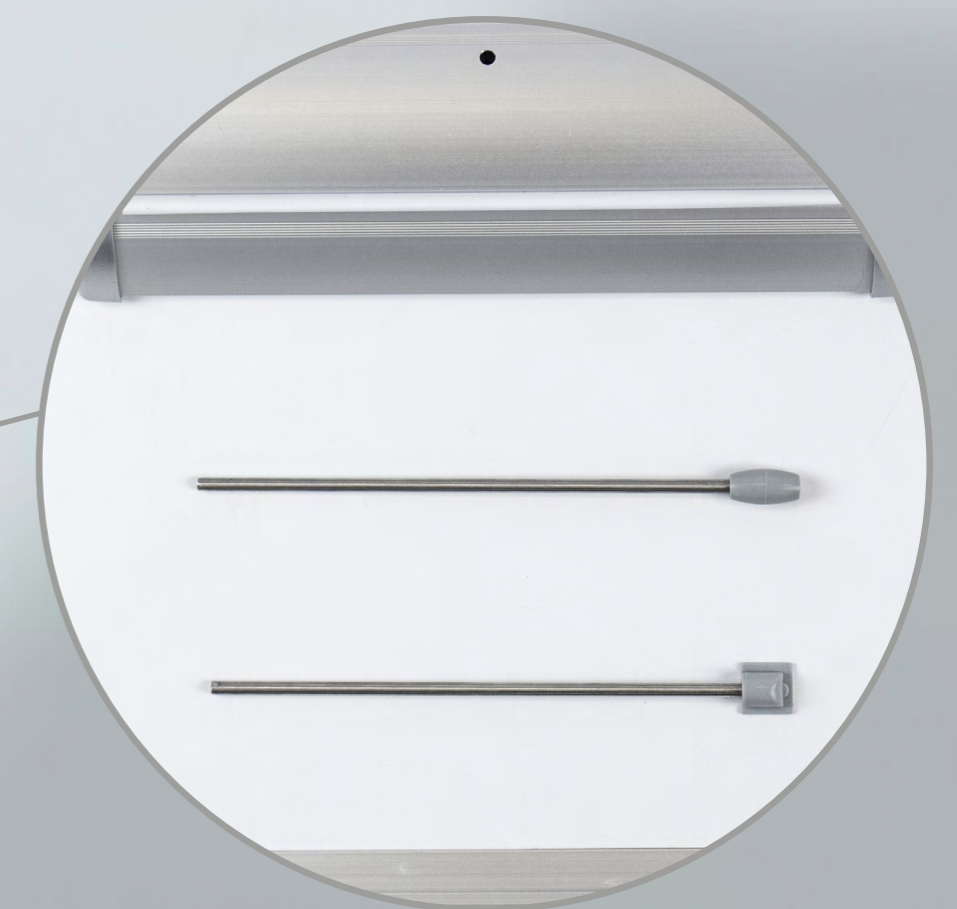

EMBLEM ROLLER BANNER

- Based on our best selling Frontier design
- Available in A4 and A3
- Made of lightweight aluminium
- Adhesive top rail

COMPANY LOGO

(0) 123 456 7890
example@mail.com
websitehere.com