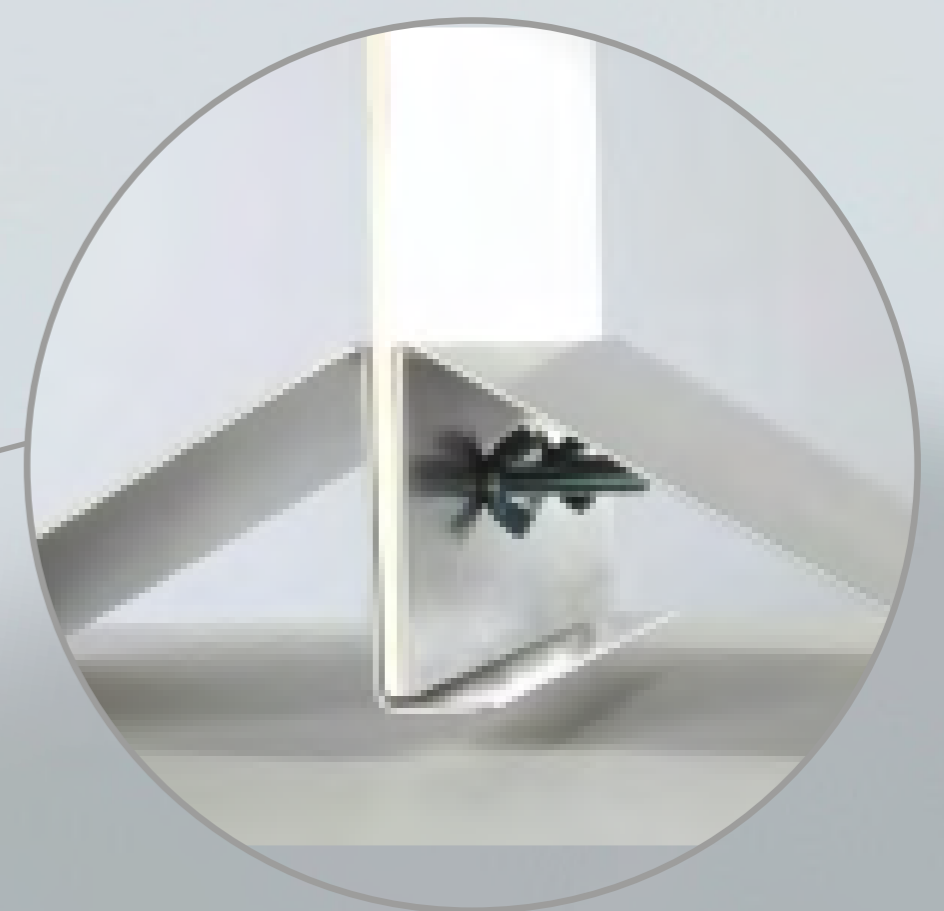

CLASP

RIGID POSTER STAND

- Quick and easy steel base to hold rigid materials
- Holds a variety of rigid substrates up to 20mm thick
- Simply screw 2 parts together for rapid assembly without tools
- Silver finish